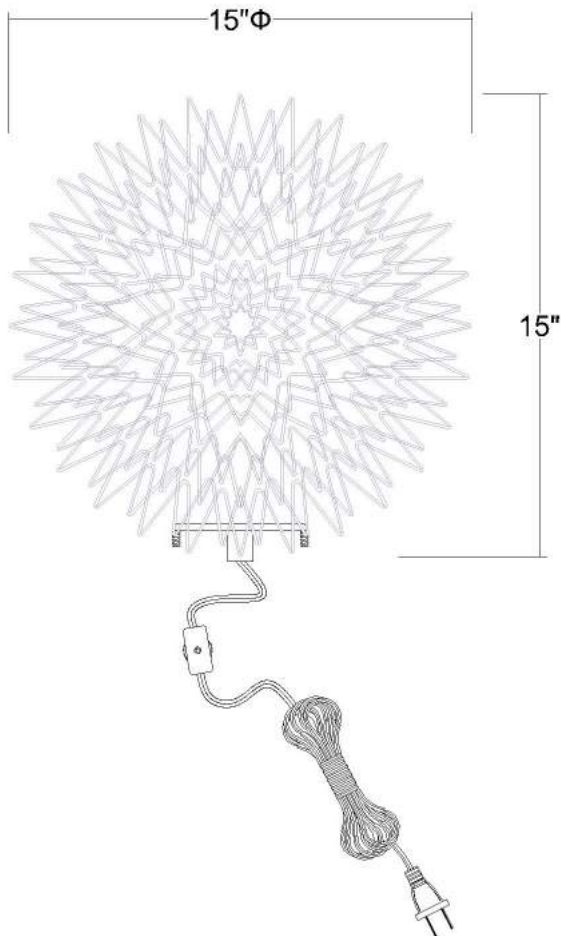

# BA6003 LUMINARY ACCENT LAMP

<b>Description:</b>	Luminary accent lamp
<b>Finish:</b>	Metallic silver
<b>Dimensions:</b>	15" dia.
<b>Bulbs:</b>	1 x 100W
<b>Socket:</b>	120V E26 base
<b>Shade:</b>	Hand woven aluminum wire
<b>Installed Weight:</b>	4.25 lbs.
<b>Certification:</b>	c UL

<b>Material:</b>	Steel and aluminum
<b>Glass:</b>	NA
<b>Back Plate Dimensions:</b>	NA
<b>Mounting Holes:</b>	NA
<b>Switch:</b>	On/off line switch
<b>Cord:</b>	Silver, 6' plug-in
<b>Dimmable:</b>	Yes