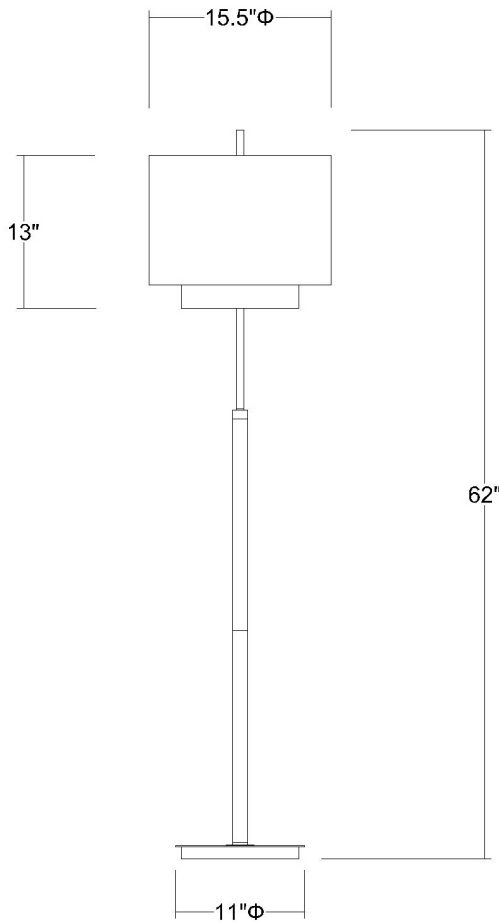

# BF7134 ROOSEVELT FLOOR LAMP

<b>Description:</b>	Roosevelt floor lamp
<b>Finish:</b>	Espresso/brushed nickel
<b>Dimensions:</b>	62" H x 15.5" W
<b>Bulbs:</b>	1 x 100W
<b>Socket:</b>	120V E26 base
<b>Shade:</b>	Smoke gray/shantung two tier
<b>Installed Weight:</b>	13 lbs.
<b>Certification:</b>	c UL

<b>Material:</b>	Steel and fabric
<b>Glass:</b>	NA
<b>Back Plate Dimensions:</b>	NA
<b>Mounting Holes:</b>	NA
<b>Switch:</b>	3-way metal switch
<b>Cord:</b>	Silver, 8' plug-in
<b>Dimmable:</b>	Yes