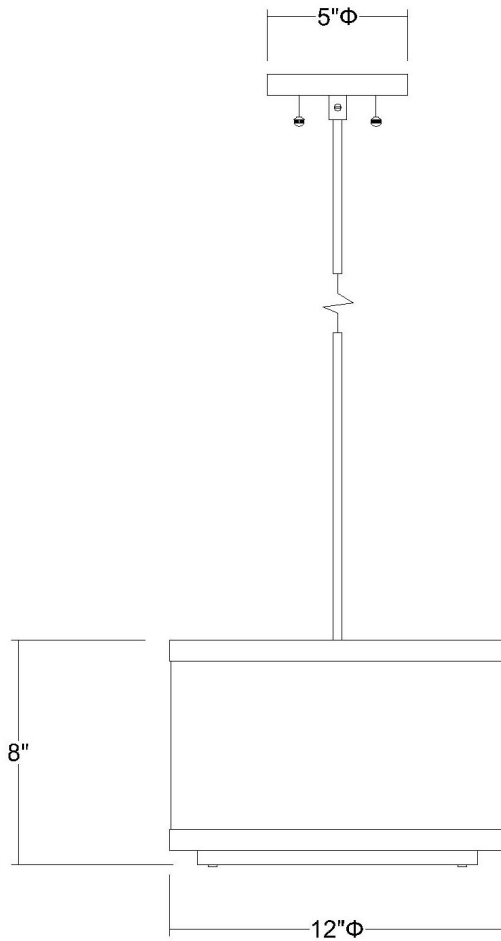

# BP8948 LUX PENDANT

<b>Description:</b>	Lux pendant
<b>Finish:</b>	Brushed nickel
<b>Dimensions:</b>	12" dia. x 8" H
<b>Bulbs:</b>	1 x 100W
<b>Socket:</b>	120V E26 base
<b>Shade:</b>	Sheer snow/shantung two tier w/metal trim
<b>Installed Weight:</b>	3.5 lbs
<b>Certification:</b>	c UL

<b>Material:</b>	Steel and fabric
<b>Glass:</b>	NA
<b>Canopy Dimensions:</b>	5" dia.
<b>Mounting Holes:</b>	2.75" apart
<b>Switch:</b>	NA
<b>Cord:</b>	Silver, 12'
<b>Dimmable:</b>	Yes