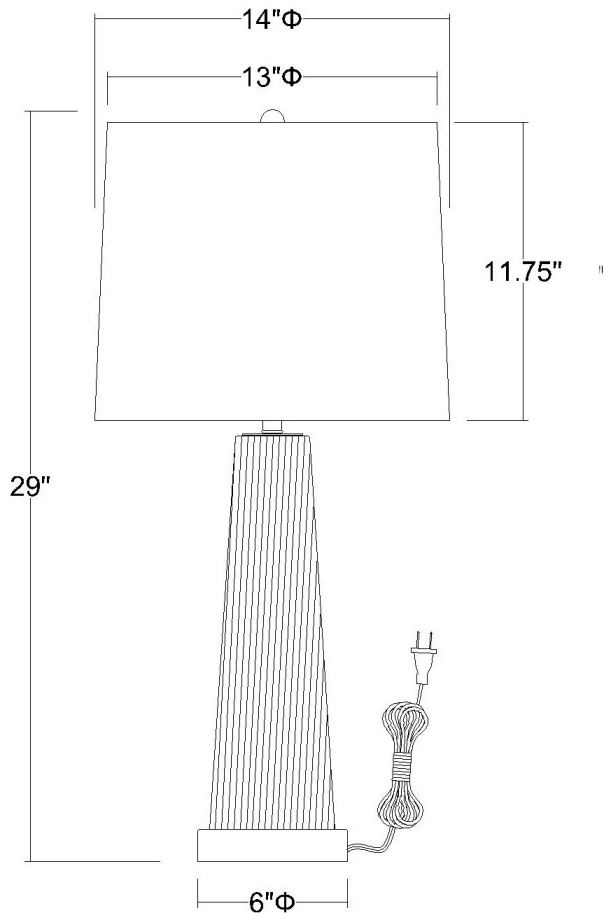

by Acclaim Lighting

BT5766 CHIARA TABLE LAMP

Description:	Chiara table lamp
Finish:	Polished chrome
Dimensions:	29" H x 14" W
Bulbs:	1 x 100W
Socket:	120V E26 base
Shade:	Off-white shantung
Installed Weight:	6.5 lbs.
Certification:	c UL

Material:	Steel, glass, fabric
Glass:	Champagne reeded/seeded
Back Plate Dimensions:	NA
Mounting Holes:	NA
Switch:	3-way metal switch
Cord:	Silver, 6' plug-in
Dimmable:	Yes