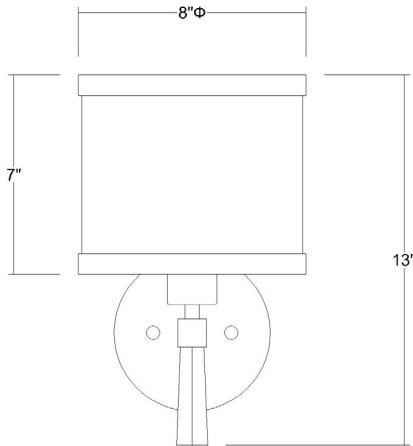

by Acclaim Lighting

BW8947 LUX WALL SCONCE

Front View

Side View

Description:	Lux wall sconce
Finish:	Brushed nickel
Dimensions:	13" H x 8" W x 11" Ext Height on Center: 9.25"
Bulbs:	1 x 60W
Socket:	120V E26 base
Shade:	Sheer snow/shantung two tier w/metal trim
Installed Weight:	2.5 lbs
Certification:	c UL

Material:	Steel and fabric
Glass:	NA
Backplate Dimensions:	5.5" dia.
Mounting Holes:	2.75" apart
Switch:	NA
Cord:	NA
Dimmable:	Yes