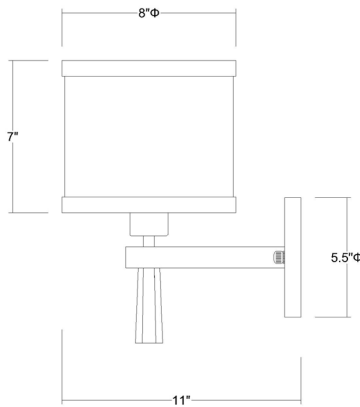

by Acclaim Lighting

BW8947 LUX WALL SCONCE

Front View

Side View

Description:	Lux wall sconce
Finish:	Brushed nickel
Dimensions:	13" H x 8" W x 11" Ext Height on Center: 9.25"
Bulbs:	1 x 60W
Socket:	120V E26 base
Shade:	Sheer snow/shantung two tier w/metal trim
Installed Weight:	2.5 lbs
Certification:	c UL

Material:	Steel and fabric
Glass:	NA
Backplate Dimensions:	5.5" dia.
Mounting Holes:	2.75" apart
Switch:	NA
Cord:	NA
Dimmable:	Yes