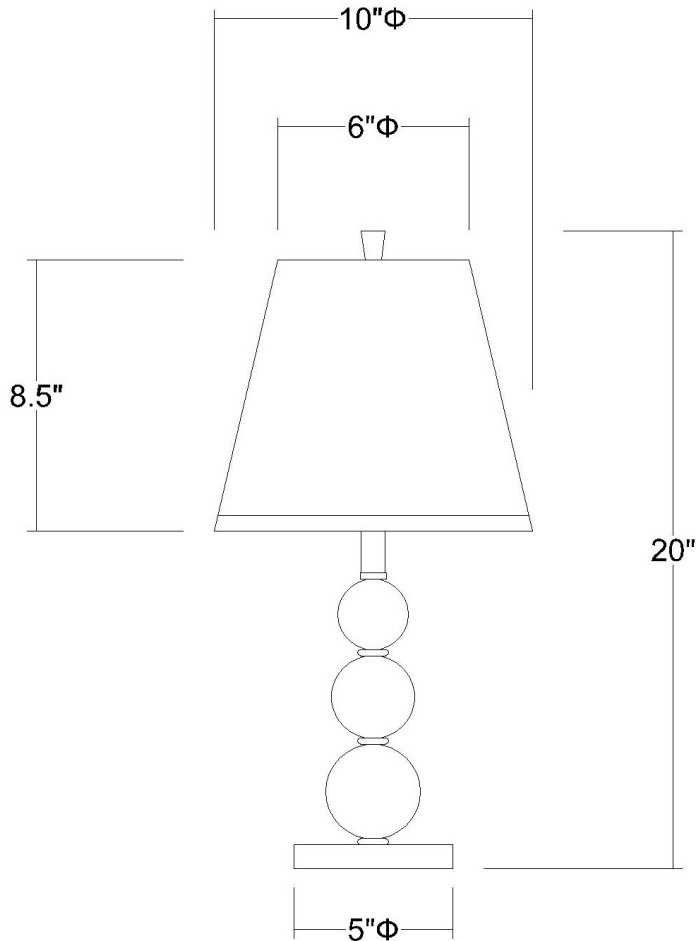

TA5850 PALLA ACCENT TABLE LAMP

Description:	Palla accent table lamp
Finish:	Polished chrome
Dimensions:	20" H x 10" W
Bulbs:	1 x 75W
Socket:	120V E26 base
Shade:	White linen
Installed Weight:	6 lbs.
Certification:	c UL

Material:	Steel, fabric, crystal
Glass:	Clear crystal spheres
Back Plate Dimensions:	NA
Mounting Holes:	NA
Switch:	On/off line switch
Cord:	Silver, 6' plug-in
Dimmable:	Yes