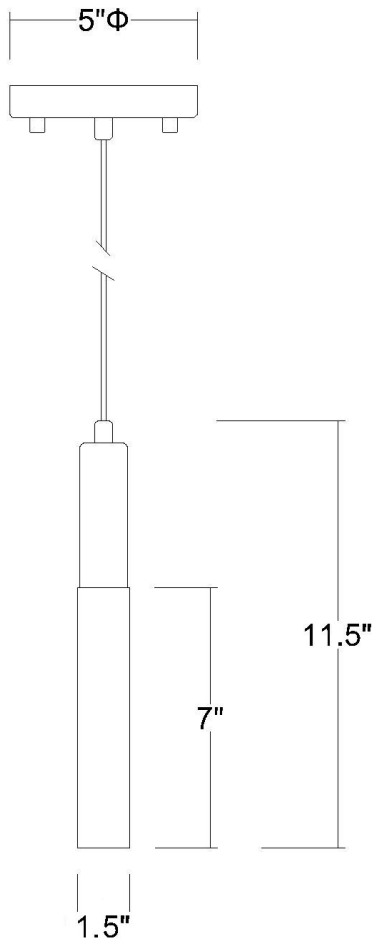

by Acclaim Lighting

TP3901-1 CAVALETTO 1-LIGHT PENDANT

Description:	Cavaletto 1-light pendant
Finish:	Antique bronze
Dimensions:	11.5" H x 1.5" dia.
Bulbs:	1 x 25W
Socket:	120V G9 base
Shade:	Frosted glass
Installed Weight:	1.7 lbs
Certification:	c UL

Material:	Glass and steel
Glass:	Frosted
Canopy Dimensions:	5" dia.
Mounting Holes:	2.75" apart
Switch:	NA
Cord:	Brown, 12'
Dimmable:	Yes