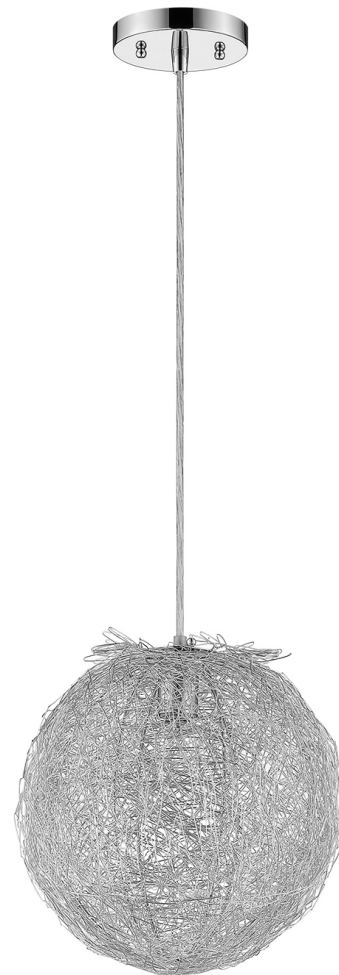

by Acclaim Lighting

TP4095 DISTRATTO PENDANT

Description:	Distratto pendant
Finish:	Polished chrome
Dimensions:	8" dia.
Bulbs:	1 x 75W
Socket:	120V E26 base
Shade:	Enmeshed wire
Installed Weight:	2 lbs
Certification:	c UL

Material:	Steel and aluminum
Glass:	NA
Canopy Dimensions:	5" dia.
Mounting Holes:	2.75" apart
Switch:	NA
Cord:	Silver, 12'
Dimmable:	Yes