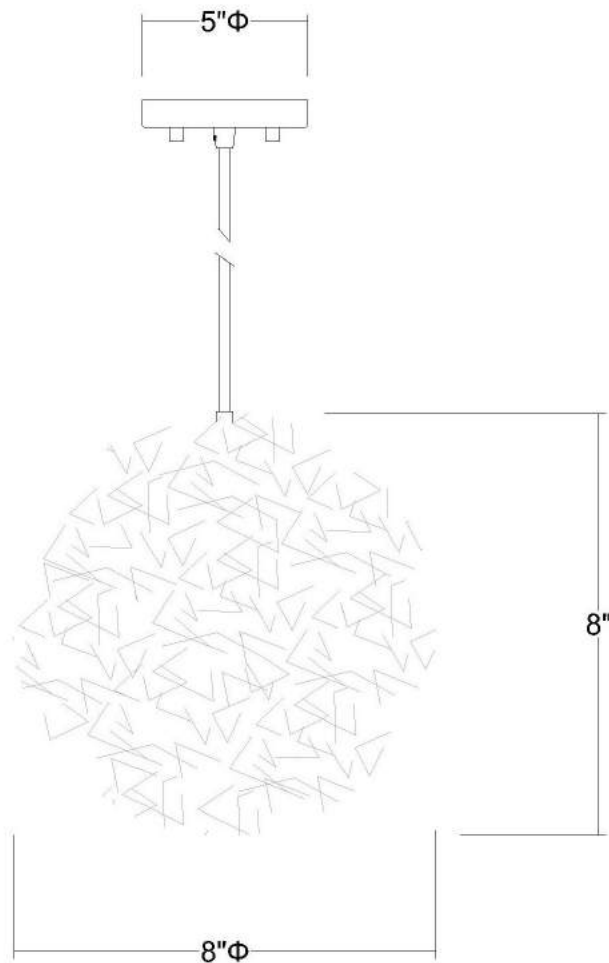

by Acclaim Lighting

TP4095 DISTRATTO PENDANT

Description:	Distratto pendant
Finish:	Polished chrome
Dimensions:	8" dia.
Bulbs:	1 x 75W
Socket:	120V E26 base
Shade:	Enmeshed wire
Installed Weight:	2 lbs
Certification:	c UL

Material:	Steel and aluminum
Glass:	NA
Canopy Dimensions:	5" dia.
Mounting Holes:	2.75" apart
Switch:	NA
Cord:	Silver, 12'
Dimmable:	Yes