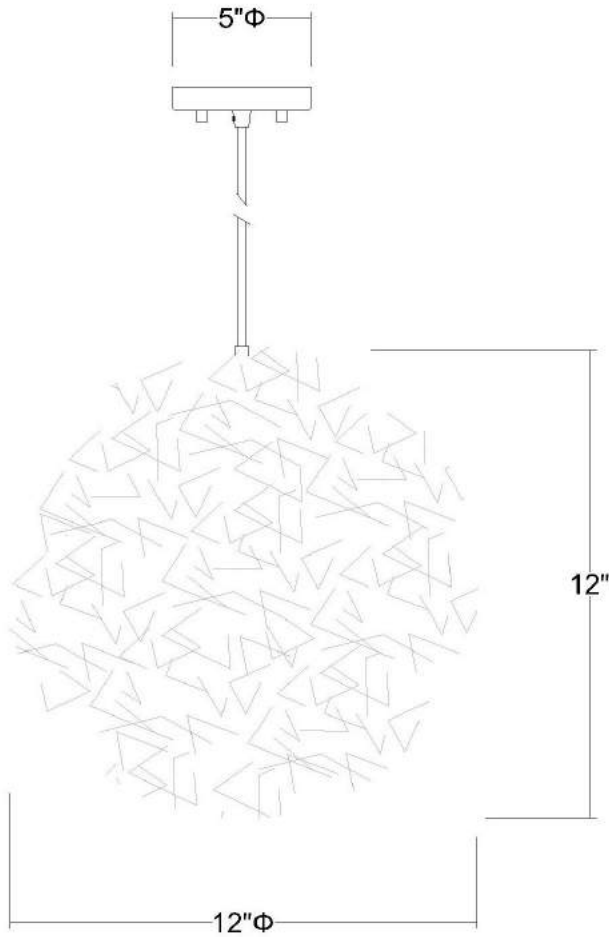

by Acclaim Lighting

TP4096 DISTRATTO PENDANT

Description:	Distratto pendant
Finish:	Polished chrome
Dimensions:	12" dia.
Bulbs:	1 x 100W
Socket:	120V E26 base
Shade:	Enmeshed wire
Installed Weight:	3 lbs
Certification:	c UL

Material:	Steel and aluminum
Glass:	NA
Canopy Dimensions:	5" dia.
Mounting Holes:	2.75" apart
Switch:	NA
Cord:	Silver, 12'
Dimmable:	Yes