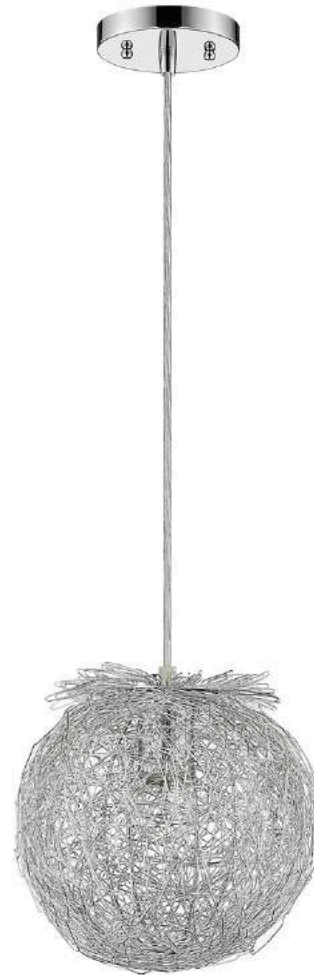

by Acclaim Lighting

TP4096 DISTRATTO PENDANT

Description:	Distratto pendant
Finish:	Polished chrome
Dimensions:	12" dia.
Bulbs:	1 x 100W
Socket:	120V E26 base
Shade:	Enmeshed wire
Installed Weight:	3 lbs
Certification:	c UL

Material:	Steel and aluminum
Glass:	NA
Canopy Dimensions:	5" dia.
Mounting Holes:	2.75" apart
Switch:	NA
Cord:	Silver, 12'
Dimmable:	Yes