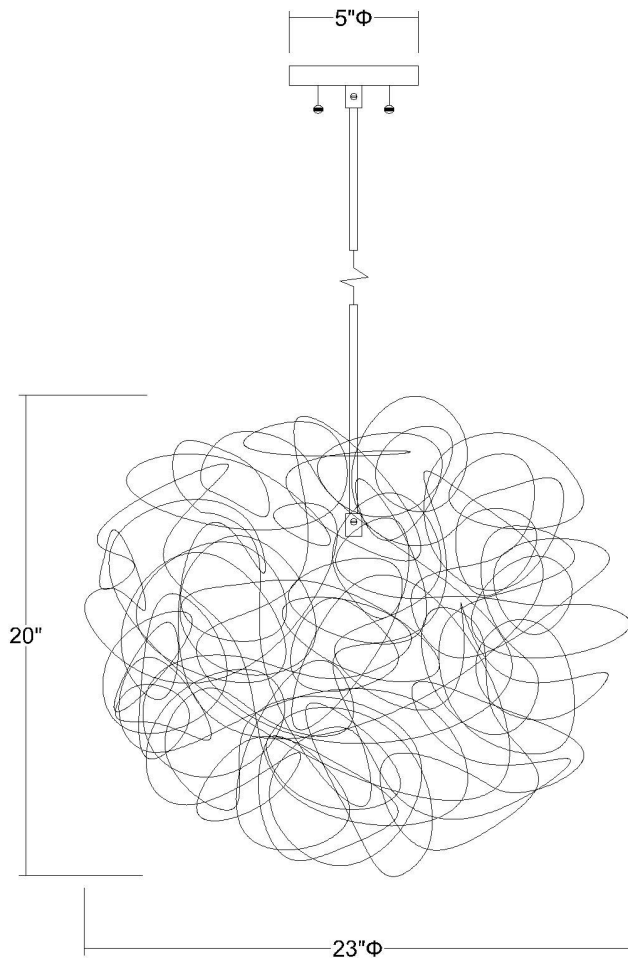

# TP6827 MINGLE PENDANT

<b>Description:</b>	Mingle Pendant
<b>Finish:</b>	Polished chrome
<b>Dimensions:</b>	23" dia. x 20" H
<b>Bulbs:</b>	4 x 40W
<b>Socket:</b>	120V E12 base
<b>Shade:</b>	Faceted chrome aluminum
<b>Installed Weight:</b>	5.75 lbs.
<b>Certification:</b>	c UL

<b>Material:</b>	Aluminum and steel
<b>Glass:</b>	NA
<b>Canopy Dimensions:</b>	5" dia.
<b>Mounting Holes:</b>	2.75" apart
<b>Switch:</b>	NA
<b>Cord:</b>	Silver, 12'
<b>Dimmable:</b>	Yes