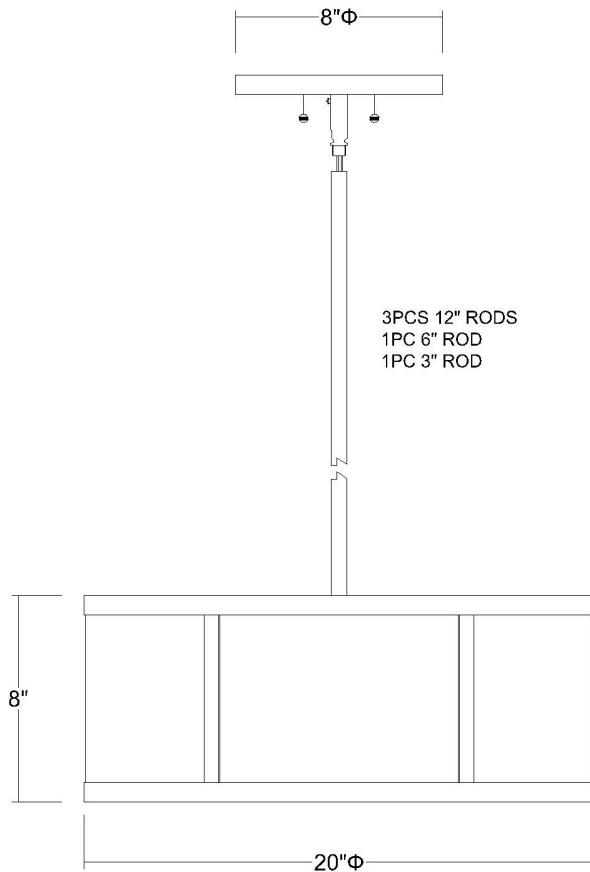

by Acclaim Lighting

TP7997 BUTLER PENDANT

Description:	Butler pendant
Finish:	Polished chrome
Dimensions:	20" dia. x 8" H
Bulbs:	3 x 60W
Socket:	120V E26 base
Shade:	Coarse cream linen shade with opal acrylic diffuser
Installed Weight:	8.8 lbs
Certification:	c UL

Material:	Fabric and steel
Glass:	NA
Canopy Dimensions:	8" dia.
Mounting Holes:	2.75" apart
Switch:	NA
Stems:	Polished chrome, 12' wire, 45" stems (3-12", 1-6", 1-3")
Dimmable:	Yes