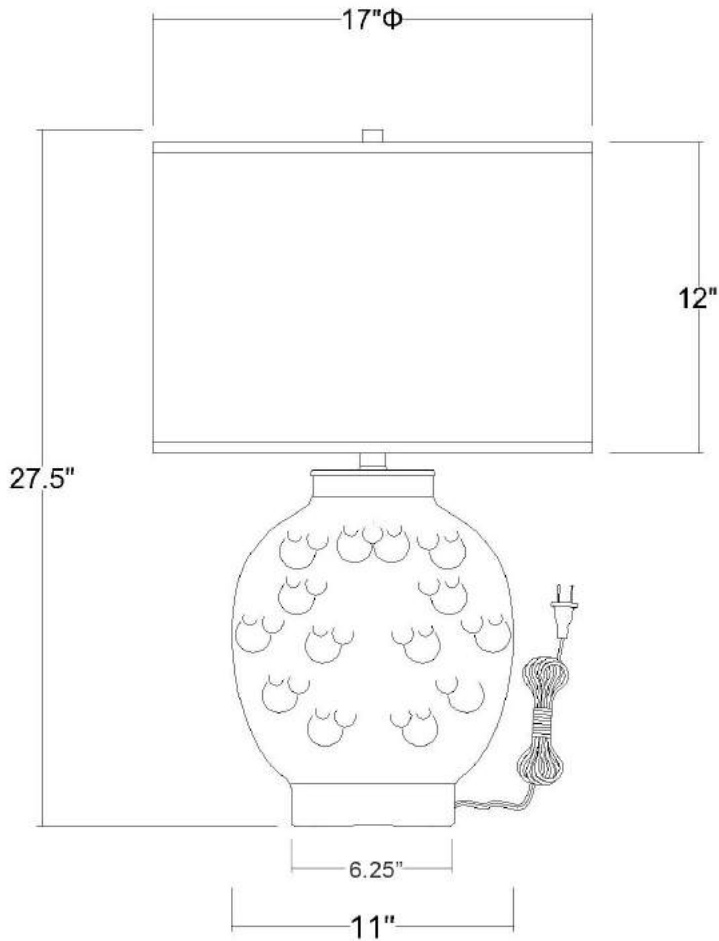

TT6890 PANACEA TABLE LAMP

Description:	Panacea table lamp
Finish:	Satin black
Dimensions:	27.5" H x 17" W
Bulbs:	1 x 150W
Socket:	120V E26 base
Shade:	Lattice cream linen
Installed Weight:	7.25 lbs.
Certification:	c UL

Material:	Steel, glass, fabric
Glass:	Lagoon waterglass
Back Plate Dimensions:	NA
Mounting Holes:	NA
Switch:	3-way metal switch
Cord:	Silver, 6' plug-in
Dimmable:	Yes