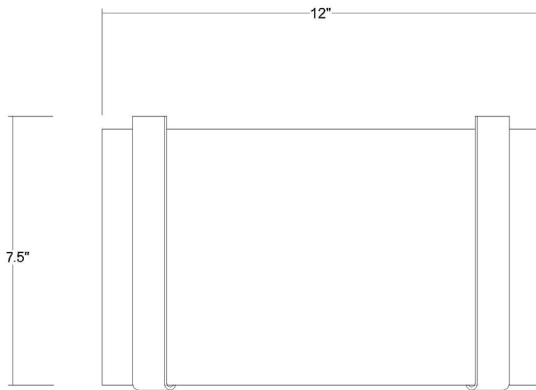

by Acclaim Lighting

TW7583

APOLLO ADA WALL SCNCE

Front View

Side View

Description:	Apollo ADA wall sconce
Finish:	Polished chrome
Dimensions:	7.5" H x 12" W x 3.5" Ext Height on Center: 3.75"
Bulbs:	1 x 60W
Socket:	120V E12 base
Shade:	Glass
Installed Weight:	3.5 lbs
Certification:	c UL

Material:	Glass and steel
Glass:	Frosted white curve
Back Plate Dimensions:	9" x 6"
Mounting Holes:	2.75" apart
Switch:	NA
Cord:	NA
Dimmable:	Yes