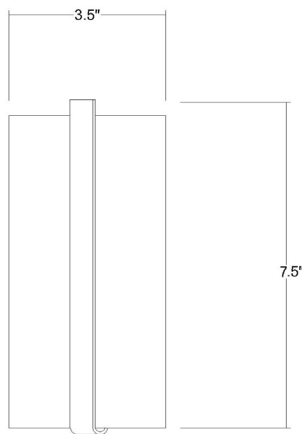

by Acclaim Lighting

TW7583

APOLLO ADA WALL SCNCE

Front View

Side View

Description:	Apollo ADA wall sconce
Finish:	Polished chrome
Dimensions:	7.5" H x 12" W x 3.5" Ext Height on Center: 3.75"
Bulbs:	1 x 60W
Socket:	120V E12 base
Shade:	Glass
Installed Weight:	3.5 lbs
Certification:	c UL

Material:	Glass and steel
Glass:	Frosted white curve
Back Plate Dimensions:	9" x 6"
Mounting Holes:	2.75" apart
Switch:	NA
Cord:	NA
Dimmable:	Yes