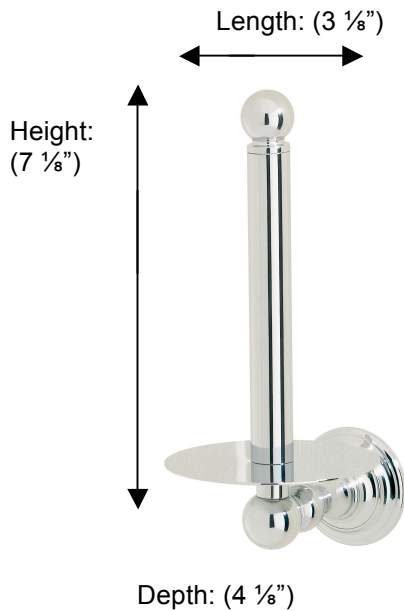

KINGSTON

66322 Spare Toilet Roll Holder

**Description:**

Spare toilet roll holder

Finishes:

-  CR – Chrome
-  PV – Polished Brass
-  UB – Unlacquered Brass
-  NI – Polished Nickel
-  ES – Satin Nickel
-  GD – Gold

Material:

Brass

Backplate Diameter: (1 3/4")

Method of Fixing:

Direct to wall

Country of Origin:

Portugal

All Dimensions are approximate