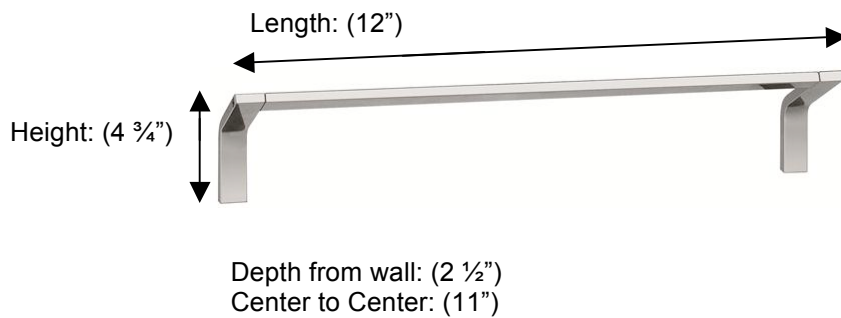

POMBO™

SENSIS

PS146030 Single Towel Rail, 12"

**Description:**

Single Towel Rail, 12"

Finishes:

-  CR – Chrome
-  PV – Polished Brass
-  UB – Unlacquered Brass
-  MB – Matte Black
-  NI – Polished Nickel
-  ES – Satin Nickel
-  GD – Gold

Material:

Brass

Method of Attachment:

Direct to wall

Country of Origin:

Portugal

All Dimensions are approximate