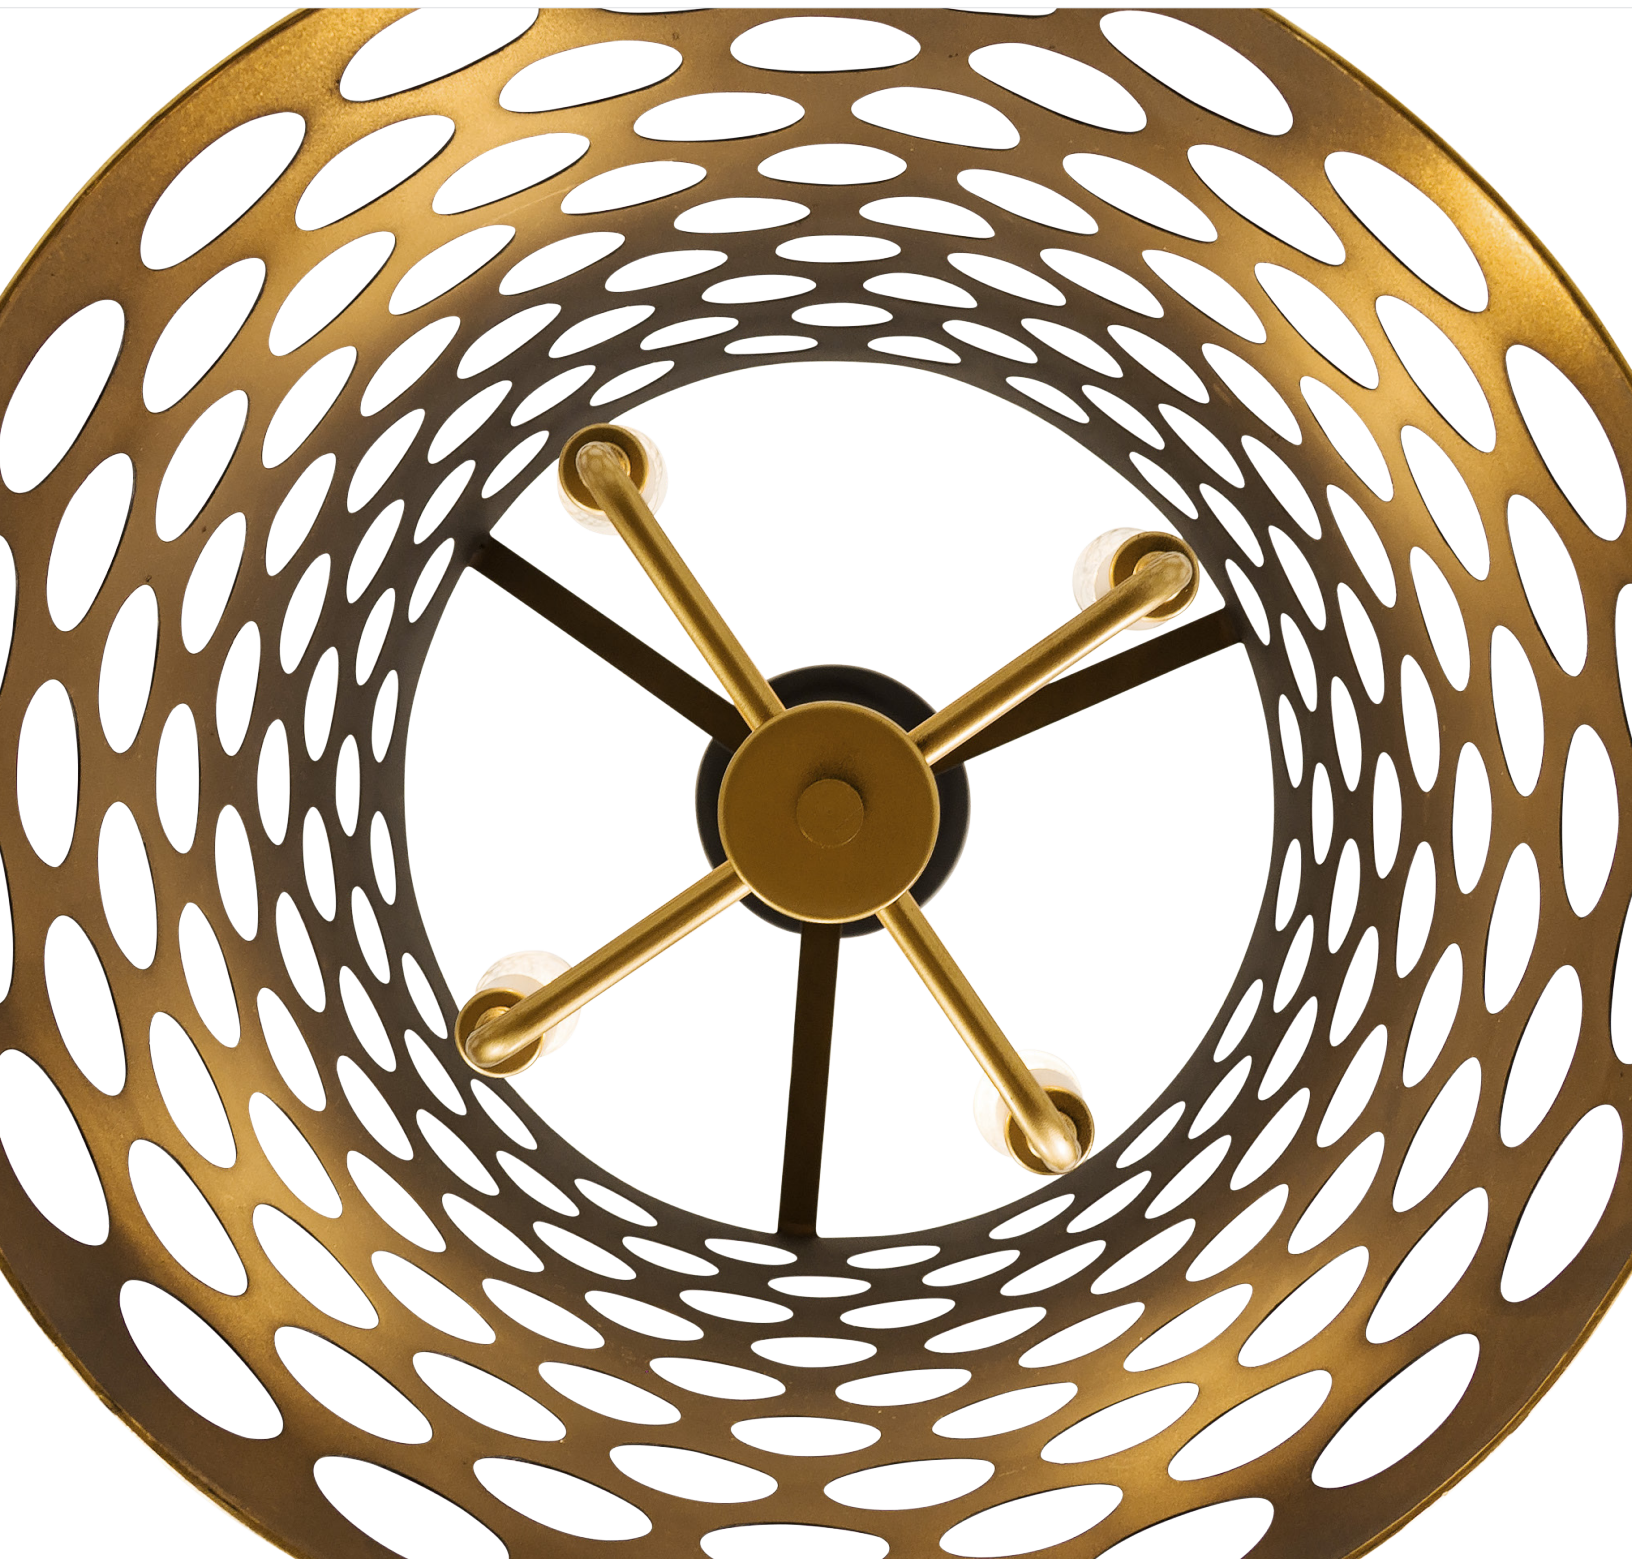

# 346F04MBFG BAILEY

**SELLING POINTS :** Circular patterns and formidable mixed finished illuminate with a sense of modern urban mystery and art deco style. Inspired by Industrial era drafting stencils/templets.

**CLASSIFICATION :** With a nod to the strength of the industrial era, the Bailey collection's circular patterns and formidable mixed finishes illuminate with a sense of modern urban mystery and Art Deco style. Like a roaring 20's flapper, her flirtations get your attention and pique your curiosity. You're cordially invited to take a closer look and appreciate Bailey's beauty – inside and out.