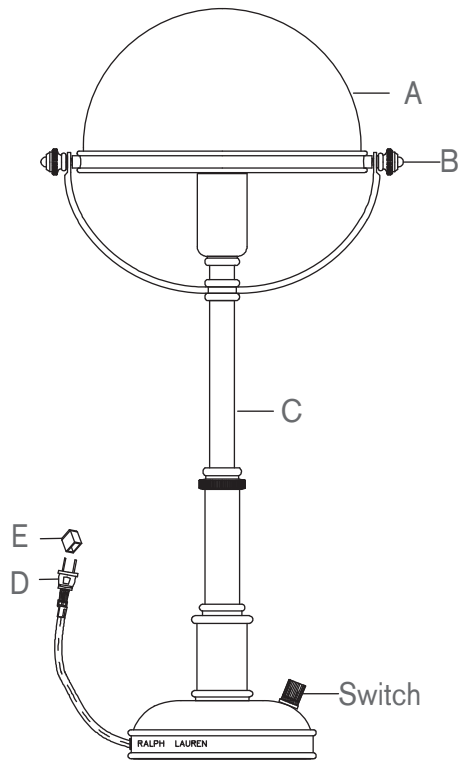

ASSEMBLY INSTRUCTIONS

Carthage Mini Lamp

Item # RL 3805

NOTICE:

This light fixture should be installed in accordance with all applicable, local installation codes, and by a person familiar with the construction and operation of it, as well as the hazards involved. Inspect item and contents carefully. If any damage or defect is found, do not install. Retain all packaging material until installation is complete and approved.

1. Carefully remove all parts from the carton.
2. Insert light bulb into socket.
3. Remove protective plastic cover (E) from plug (D).
4. Plug lamp into wall outlet.

ADJUSTMENT INSTRUCTIONS

1. Loosen the adjustment keys (B) on both side of shade (A).
2. Swing lamp shade (A) to desired position.
3. Tighten the adjustment key (B).