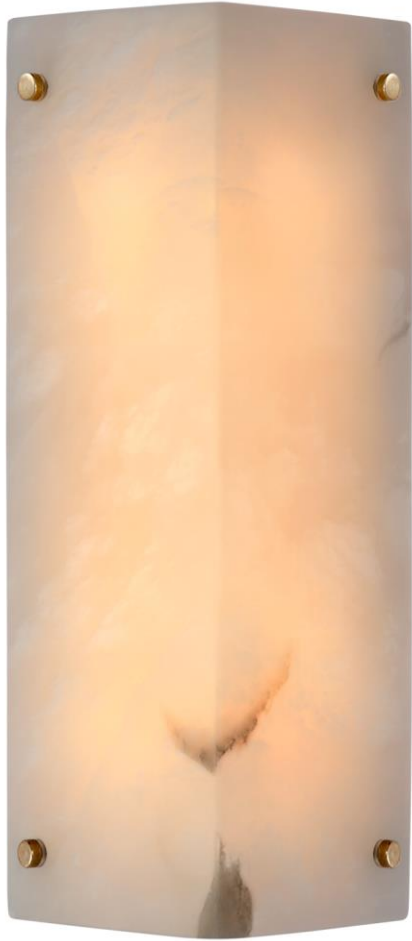

TEAR SHEET

Clayton Wall Sconce

Item # ARN 2043ALB

Designer: AERIN

Height: 12.5"

Width: 5.5"

Extension: 4"

Backplate: 4.75" x 12.25" Rectangle

Finishes: ALB/HAB, ALB/PN, CG/HAB, CG/PN

Socket: 2 - E12 Candelabra

Wattage: 2 - 12 LED B11

Weight: 6 Pounds

Note: Alabaster is a Natural Stone | Variations in Color and Texture are Expected