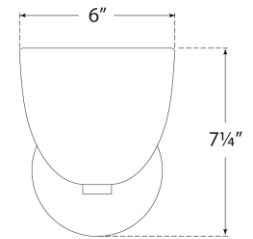

TEAR SHEET

Carola Single Sconce

Item # ARN 2490HAB-WSG

Designer: AERIN

Height: 7.25"

Width: 6"

Extension: 7.25"

Backplate: 5" Round

Finishes: HAB, PN

Glass Options: CG, FG, WSG

Socket: E12 Candelabra

Wattage: 5.5 LED G16.5

Note: UL Only

Top View

Side View

Front View