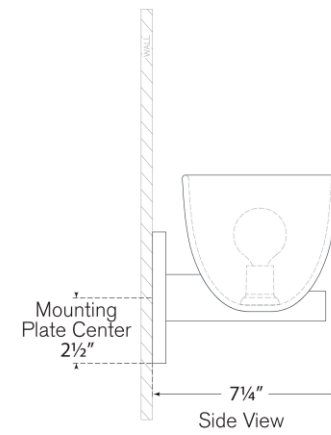

TEAR SHEET

Carola Single Sconce

Item # ARN 2490HAB-WSG

Designer: AERIN

Height: 7.25"

Width: 6"

Extension: 7.25"

Backplate: 5" Round

Finishes: HAB, PN

Glass Options: CG, FG, WSG

Socket: E12 Candelabra

Wattage: 5.5 LED G16.5

Note: UL Only

Top View

Side View

Front View