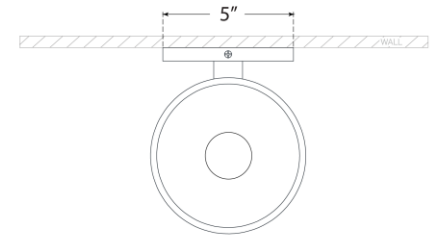

TEAR SHEET

Carola Single Sconce

Item # ARN 2490HAB-WSG

Designer: AERIN

Height: 7.25"

Width: 6"

Extension: 7.25"

Backplate: 5" Round

Finishes: HAB, PN

Glass Options: CG, FG, WSG

Socket: E12 Candelabra

Wattage: 5.5 LED G16.5

Note: UL Only

Top View

Side View

Front View