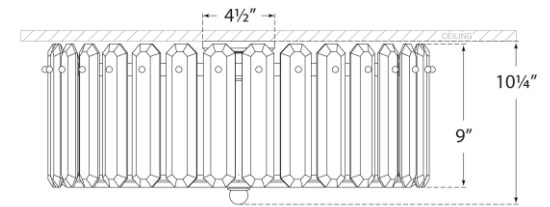

TEAR SHEET

Bonnington Large Flush Mount

Item # ARN 4126HAB

Designer: AERIN

Height: 10.25"

Width: 24.75"

Canopy: 4.5" Round

Finishes: HAB, PN

Trim Options: CG

Socket: 5 - E12 Candelabra

Wattage: 5 - 40 C11

Weight: 67 Pounds

Top View(1:2)

Side View