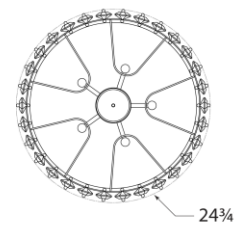

TEAR SHEET

Bonnington Large Flush Mount

Item # ARN 4126HAB

Designer: AERIN

Height: 10.25"

Width: 24.75"

Canopy: 4.5" Round

Finishes: HAB, PN

Trim Options: CG

Socket: 5 - E12 Candelabra

Wattage: 5 - 40 C11

Weight: 67 Pounds

Top View(1:2)

Side View