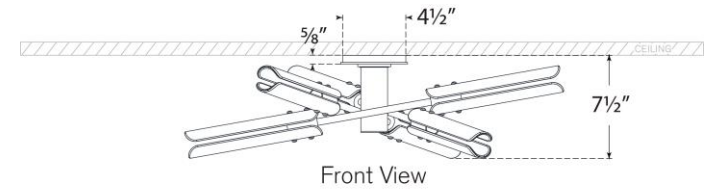

TEAR SHEET

Casoria XL Radial Flush Mount

Item # ARN 4480PN-CG

Designer: AERIN

Height: 7.5"

Width: 28"

Canopy: 4.5" Round

Finishes: BZ, HAB, PN

Glass Options: CG

Socket: 6 - E12 Candelabra

Wattage: 6 - 6.5 LED B11

Weight: 11 Pounds

Note: UL Only

Front View

Top View