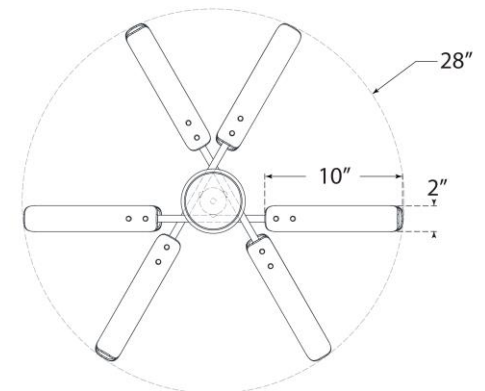

TEAR SHEET

Casoria XL Radial Flush Mount

Item # ARN 4480PN-CG

Designer: AERIN

Height: 7.5"

Width: 28"

Canopy: 4.5" Round

Finishes: BZ, HAB, PN

Glass Options: CG

Socket: 6 - E12 Candelabra

Wattage: 6 - 6.5 LED B11

Weight: 11 Pounds

Note: UL Only

Front View

Top View