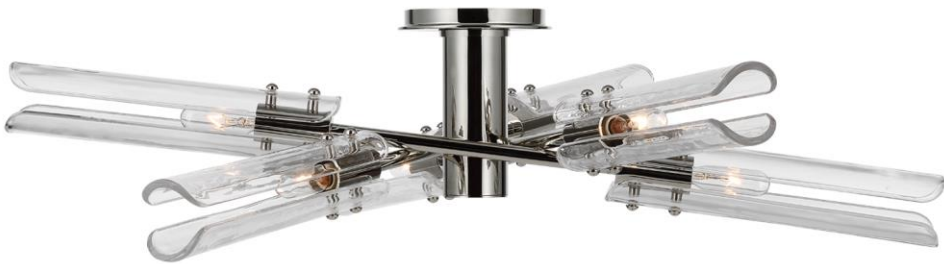

TEAR SHEET

Casoria XL Radial Flush Mount

Item # ARN 4480PN-CG

Designer: AERIN

Height: 7.5"

Width: 28"

Canopy: 4.5" Round

Finishes: BZ, HAB, PN

Glass Options: CG

Socket: 6 - E12 Candelabra

Wattage: 6 - 6.5 LED B11

Weight: 11 Pounds

Note: UL Only

Front View

Top View