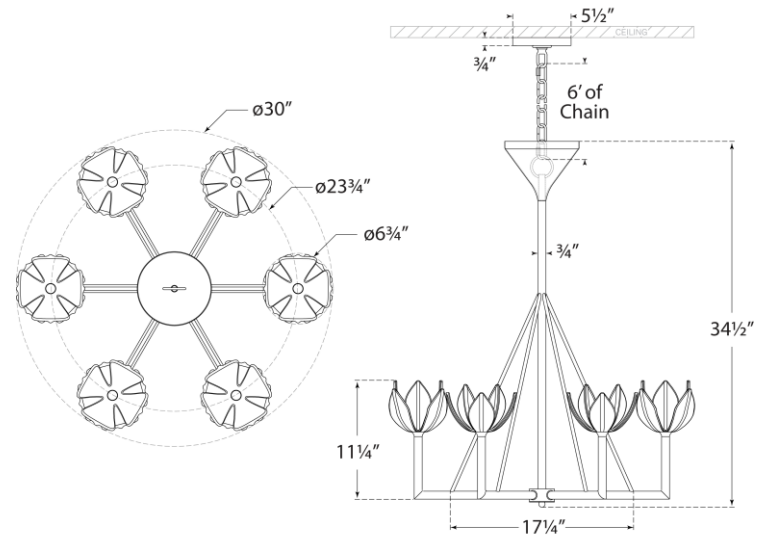

TEAR SHEET

Alberto Small Single Tier Chandelier

Item # JN 5003PW

Designer: Julie Neill

Height: 34.5"

Width: 30"

Canopy: 5.5" Round

Finishes: ABL, AGL, BSL, PW

Socket: 6 - E12 Candelabra

Wattage: 6 - 60 G16.5

Weight: 19 Pounds

Top View

Front View