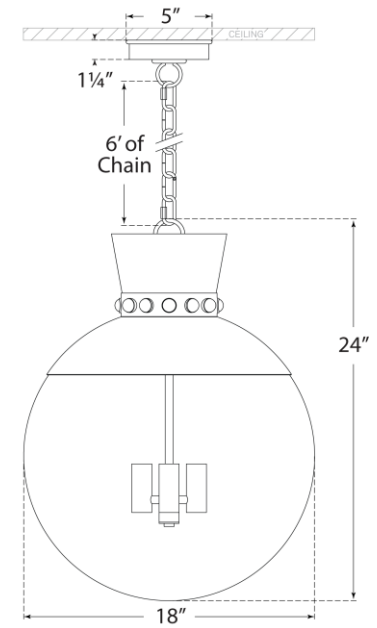

TEAR SHEET

Lucia Large Pendant

Item # JN 5052G/WHT-CG

Designer: Julie Neill

Height: 24"

Width: 18"

Canopy: 5" Round

Finishes: CEL/G, G/WHT, MBK/G, WHT/G

Glass Options: CG

Socket: 4 - E12 Candelabra

Wattage: 4 - 40 C11

Weight: 16 Pounds

Front View