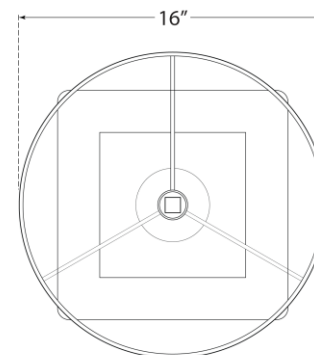

## Beekman Small Table Lamp

Item # KS 3043GRN-L

Designer: kate spade new york

Height: 27.5"

Width: 16"

Base: 8" Square

Finishes: GRN, GRY, MSH

Shade Treatments: L, PK

Shade Details: 16" x 16" x 12"

Socket: E26 Keyless w/ Line Switch

Wattage: 75 A19

Weight: 12 Pounds

Top View