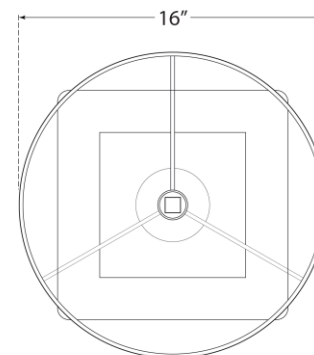

## Beekman Small Table Lamp

Item # KS 3043GRY-L

Designer: kate spade new york

Height: 27.5"

Width: 16"

Base: 8" Square

Finishes: GRN, GRY, MSH

Shade Treatments: L, PK

Shade Details: 16" x 16" x 12"

Socket: E26 Keyless w/ Line Switch

Wattage: 75 A19

Weight: 12 Pounds

Top View