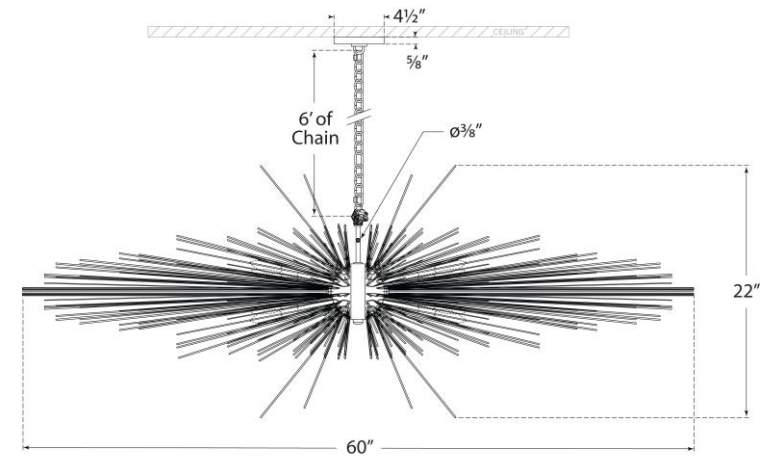

TEAR SHEET

Strada Large Linear Chandelier

Item # KW 5182PN

Designer: Kelly Wearstler

Height: 22"

Width: 60" x 22.75"

Canopy: 4.5" Round

Finishes: AI, BSL, G, PN

Socket: 16 - E12 Candelabra

Wattage: 16 - 25 B11

Weight: 62 Pounds

Note: Requires Special Assembly and Installation

Front View