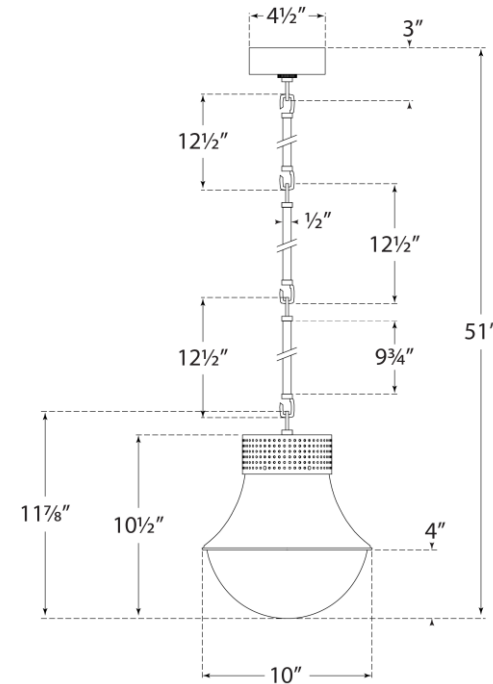

## Precision Small Pendant

Item # KW 5221BZ-WG

Designer: Kelly Wearstler

O/A Height: 51"

Fixture Height: 12"

Min. Custom Height: 20"

Width: 10"

Canopy: 4.5" Round

Finishes: AB, BZ, PN

Glass Options: WG

Socket: E26 Keyless

Wattage: 60 A19

Weight: 9 Pounds

KW5221