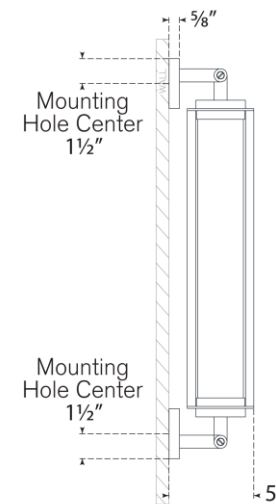

TEAR SHEET

Northport 24" Linear Sconce

Item # RL 2565BZ/TK-WG

Designer: Ralph Lauren

Height: 24"

Width: 4"

Extension: 5"

Backplate: 3" x 4" Rectangle

Finishes: BZ/TK, NB/TK, PN/TK

Glass Options: WG

Socket: Dedicated LED

Wattage: 35w (2800lm)

Note: UL Only | Requires Smaller Outlet Box

Top View

Side View

Front View