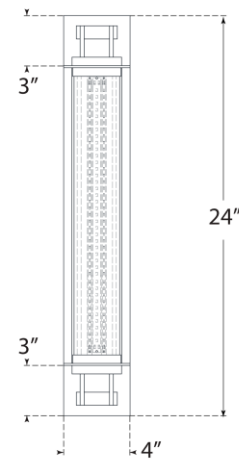

TEAR SHEET

Northport 24" Linear Sconce

Item # RL 2565BZ/TK-WG

Designer: Ralph Lauren

Height: 24"

Width: 4"

Extension: 5"

Backplate: 3" x 4" Rectangle

Finishes: BZ/TK, NB/TK, PN/TK

Glass Options: WG

Socket: Dedicated LED

Wattage: 35w (2800lm)

Note: UL Only | Requires Smaller Outlet Box

Top View

Side View

Front View