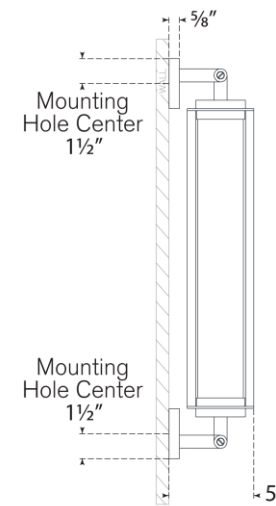

TEAR SHEET

Northport 24" Linear Sconce

Item # RL 2565NB/TK-WG

Designer: Ralph Lauren

Height: 24"

Width: 4"

Extension: 5"

Backplate: 3" x 4" Rectangle

Finishes: BZ/TK, NB/TK, PN/TK

Glass Options: WG

Socket: Dedicated LED

Wattage: 35w (2800lm)

Note: UL Only | Requires Smaller Outlet Box

Top View

Side View

Front View