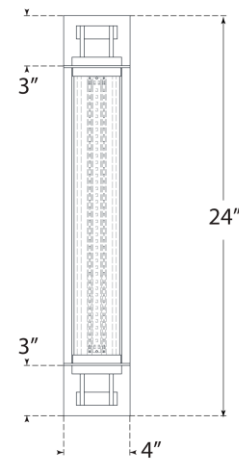

TEAR SHEET

Northport 24" Linear Sconce

Item # RL 2565NB/TK-WG

Designer: Ralph Lauren

Height: 24"

Width: 4"

Extension: 5"

Backplate: 3" x 4" Rectangle

Finishes: BZ/TK, NB/TK, PN/TK

Glass Options: WG

Socket: Dedicated LED

Wattage: 35w (2800lm)

Note: UL Only | Requires Smaller Outlet Box

Top View

Side View

Front View