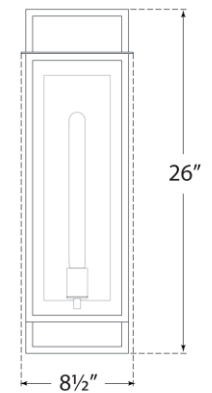

TEAR SHEET

Halle Large Narrow Wall Lantern

Item # S 2197AI-CG

Designer: Ian K. Fowler

Height: 26"

Width: 8.5"

Extension: 7.25"

Backplate: 7" x 19.5" Rectangle

Finishes: AI

Glass Options: CG

Socket: E26 Keyless

Wattage: 8 LED T10

Note: UL Only

Top View

Side View

Front View