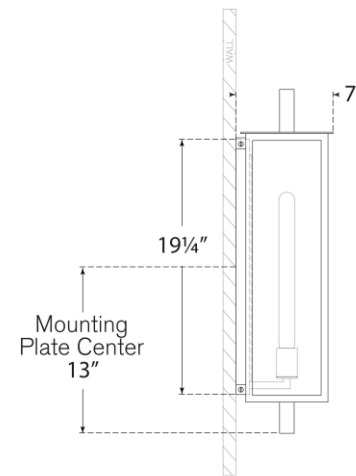

TEAR SHEET

Halle Large Narrow Wall Lantern

Item # S 2197AI-CG

Designer: Ian K. Fowler

Height: 26"

Width: 8.5"

Extension: 7.25"

Backplate: 7" x 19.5" Rectangle

Finishes: AI

Glass Options: CG

Socket: E26 Keyless

Wattage: 8 LED T10

Note: UL Only

Top View

Side View

Front View