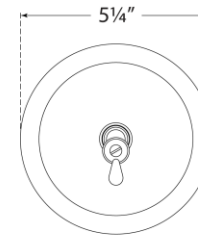

TEAR SHEET

Katie Small Cylinder Sconce

Item # TOB 2225PN/G3-WG

Designer: Thomas O'Brien

Height: 16.25"

Width: 5.25"

Extension: 7.5"

Backplate: 5.25" Round

Finishes: BZ, HAB, PN

Glass Options: CG, SG, WG

Socket: E12 Candelabra

Wattage: 40 C11

Weight: 4 Pounds

Front View
Mounting Plate