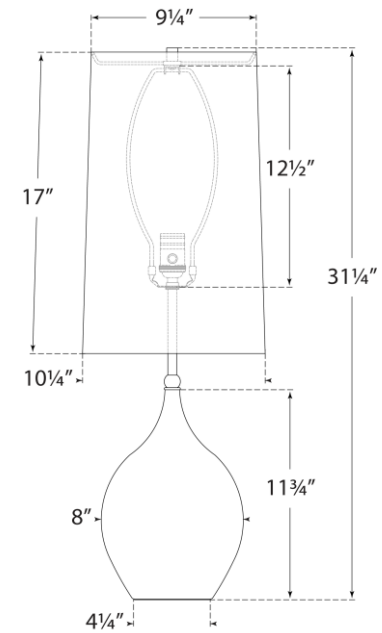

SPEC SHEET

Loren Large Table Lamp

Item # TOB 3684MBB-L

Designer: Thomas O'Brien

Height: 31.25"

Width: 10.25"

Base: 4.25" Round

Finishes: MBB, NTS, PBC

Shade Treatments: L

Shade Details: 9.25" x 10.25" x 17"

Socket: E26 Dimmer

Wattage: 60 A

Note: Reactive Ceramic Glazes Will Vary in Color and Texture

Front View