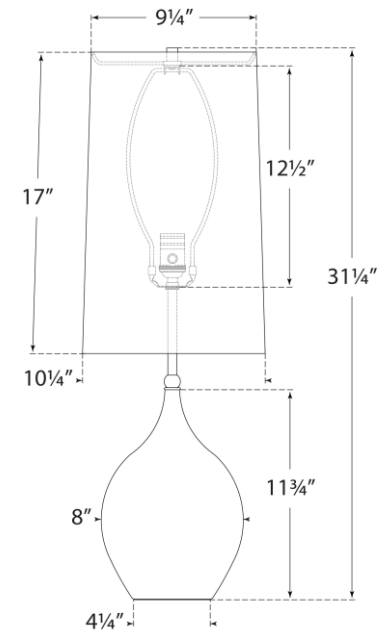

SPEC SHEET

Loren Large Table Lamp

Item # TOB 3684NTS-L

Designer: Thomas O'Brien

Height: 31.25"

Width: 10.25"

Base: 4.25" Round

Finishes: MBB, NTS, PBC

Shade Treatments: L

Shade Details: 9.25" x 10.25" x 17"

Socket: E26 Dimmer

Wattage: 60 A

Note: Reactive Ceramic Glazes Will Vary in Color and Texture

Front View