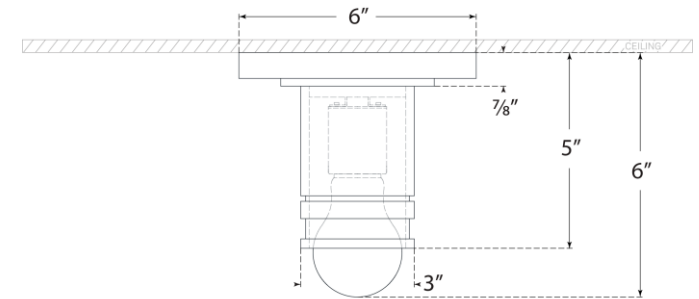

## Top Hat Mini Monopoint Flush Mount

Item # TOB 4360BZ

Designer: Thomas O'Brien

Height: 5"

Width: 2.75"

Canopy: 6" Round

Finishes: BZ, HAB, PN

Socket: E26 Keyless

Wattage: 15 LED A19

Note: UL Only

Front View

Bottom View