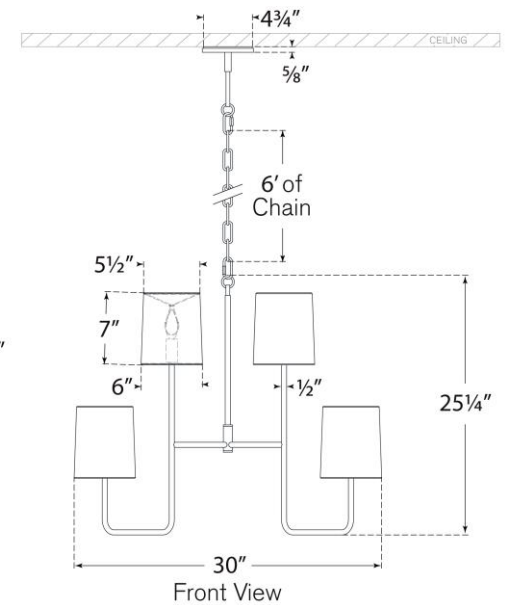

TEAR SHEET

Go Lightly Extra Large Two Tier Chandelier

Item # BBL 5083BZ-L

Designer: Barbara Barry

Height: 25.25"

Width: 30"

Canopy: 4.75" Round

Finishes: BZ, CW, G, PN, SB

Shade Treatments: BZ, CW, G, L, PN, SB

Shade Details: 5.5" x 6" x 7"

Socket: 8 - E12 Candelabra

Wattage: 8 - 6.5 LED B11

Weight: 13 Pounds

Note: UL Only

Top View

Front View