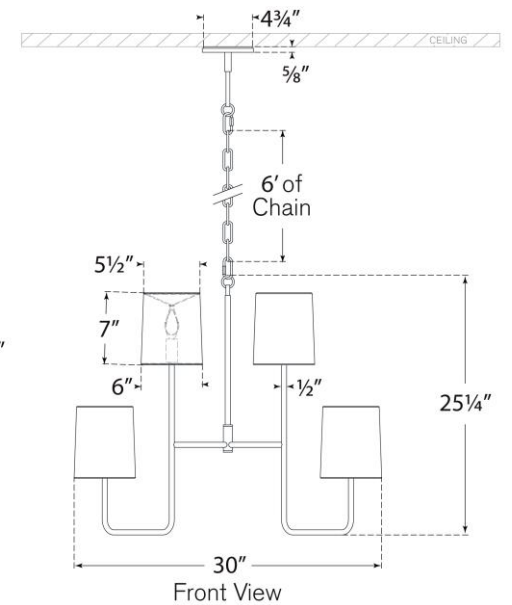

## Go Lightly Extra Large Two Tier Chandelier

Item # BBL 5083PN-L

Designer: Barbara Barry

Height: 25.25"

Width: 30"

Canopy: 4.75" Round

Finishes: BZ, CW, G, PN, SB

Shade Treatments: BZ, CW, G, L, PN, SB

Shade Details: 5.5" x 6" x 7"

Socket: 8 - E12 Candelabra

Wattage: 8 - 6.5 LED B11

Weight: 13 Pounds

Note: UL Only

Top View

Front View