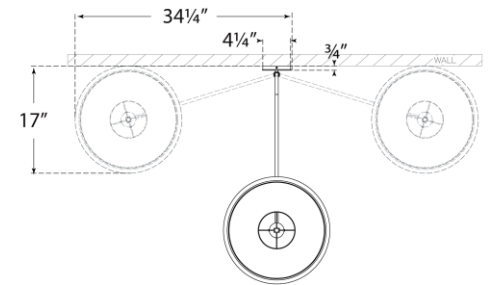

TEAR SHEET

Canto Grande Swinging Wall Light

Item # TOB 2350HAB-L

Designer: Thomas O'Brien

Height: 21.5"

Width: 17"

Extension: 17" - 34.5"

Backplate: 4.25" Round

Finishes: BZ/HAB, HAB, PN

Shade Treatments: L

Shade Details: 15.75" x 17" x 8.5"

Socket: E26 Dimmer

Wattage: 15 LED A19

Weight: 9 Pounds

Note: UL Only | Cord Cover Included

Top View

Side View

Front View