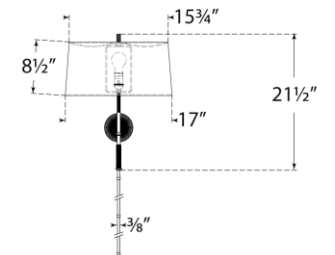

TEAR SHEET

Canto Grande Swinging Wall Light

Item # TOB 2350HAB-L

Designer: Thomas O'Brien

Height: 21.5"

Width: 17"

Extension: 17" - 34.5"

Backplate: 4.25" Round

Finishes: BZ/HAB, HAB, PN

Shade Treatments: L

Shade Details: 15.75" x 17" x 8.5"

Socket: E26 Dimmer

Wattage: 15 LED A19

Weight: 9 Pounds

Note: UL Only | Cord Cover Included

Top View

Side View

Front View