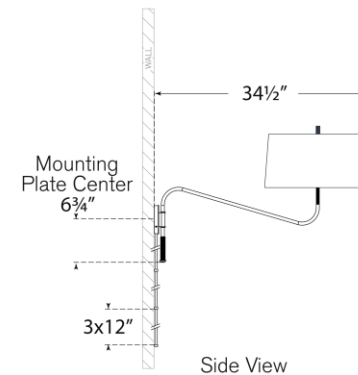

TEAR SHEET

Canto Grande Swinging Wall Light

Item # TOB 2350HAB-L

Designer: Thomas O'Brien

Height: 21.5"

Width: 17"

Extension: 17" - 34.5"

Backplate: 4.25" Round

Finishes: BZ/HAB, HAB, PN

Shade Treatments: L

Shade Details: 15.75" x 17" x 8.5"

Socket: E26 Dimmer

Wattage: 15 LED A19

Weight: 9 Pounds

Note: UL Only | Cord Cover Included

Top View

Side View

Front View