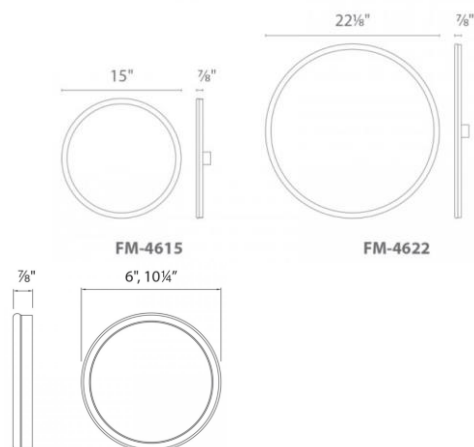

Fixture Type:

Catalog Number:

Project:

Location:

PRODUCT DESCRIPTION

Updated in a stylish brass finish to complement the latest interior trends, this super-slim design floats less than an inch from the wall or ceiling and provides ample light without any shadows or hotspots. Available in brushed brass, titanium, and powder white.

FEATURES

- Edge-lit magic
- Super thin, edge-lit LED panel at less than an inch thick
- High lumen package great for high ceiling applications
- Die-cast aluminum construction
- Wall or ceiling mount with twist-lock mechanism
- Transformer (6" x 10") or Driver (15" x 22") installs in a junction box
- ADA compliant

SPECIFICATIONS

- Color Temp:** 2700K, 3000K
- CRI:** 90
- Dimming:** 100% - 10% ELV;
- Rated Life:** 70,000hrs (6" and 10") & 50,000hrs* (15" and 22")*
- Input:** 15" and 22": 120V - 277V
6" and 10": 120V (277 special order)
- Construction:** Aluminum with acrylic diffuser
- Finish:** Brushed Brass, Titanium, White
- Standards:** ETL & cETL listed, Damp listed

ORDER NUMBER

Model	Wattage	Voltage	LED Lumens	Delivered Lumens	Finish
FM-4606-27	6"	8W	551	270	BR <i>Brushed Brass</i> TT <i>Titanium</i> WT <i>White</i> 
FM-4606-30	6"	8W	608	300	
FM-4610-27	10"	12W	964	545	
FM-4610-30	10"	12W	1064	600	
FM-4615-27	15"	29W	2330	1485	
FM-4615-30	15"	29W	2355	1660	
FM-4622-27	22"	45W	2745	2235	
FM-4622-30	22"	43W	3785	2375	