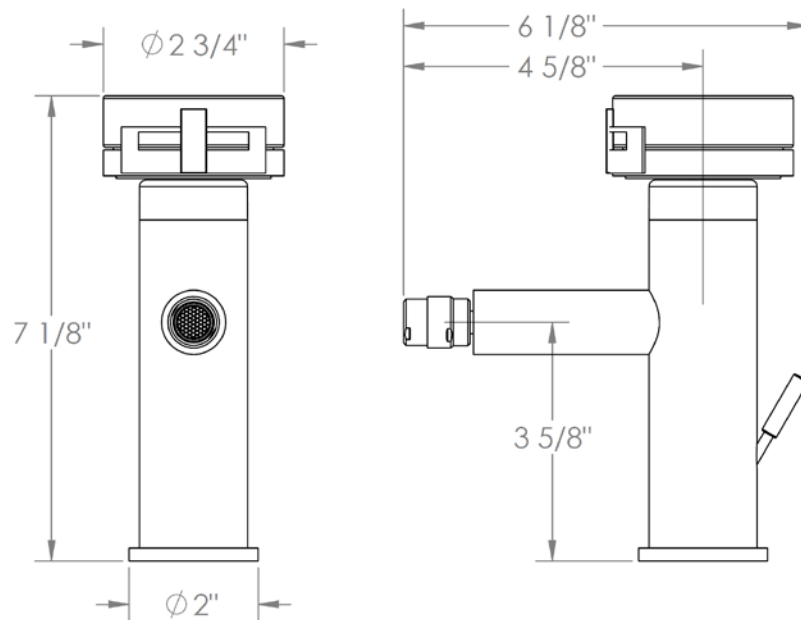

21-4.1-E1

Deck Mounted Bidet Monoblock
Includes MPU7 pop-up drain

Meets the applicable requirements of ASME A112.18.1-2005/CSA B125.1-05, entitled "Plumbing Supply Fittings"

WATERMARK DESIGNS 5/29/2018

350 Dewitt Ave Brooklyn NY 11207 USA T 718 257 2800 F 718 257 2144 info@watermark-designs.com