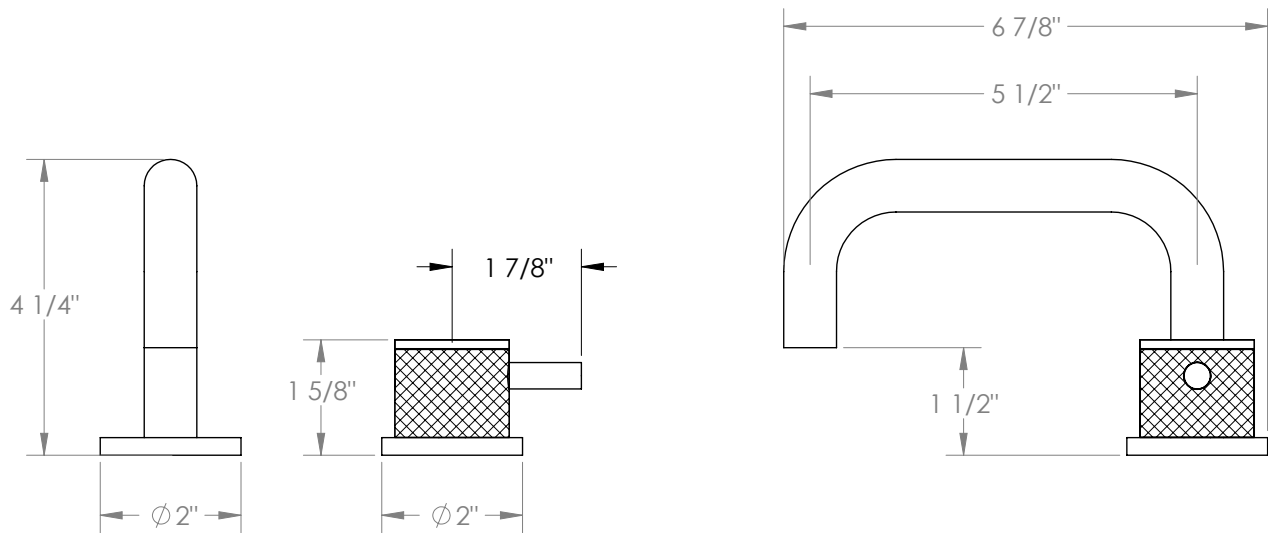

## Titanium 22-1.3.17-TIC

Deck Mounted 2 Hole Lavatory Set

- Includes MPU5 Soft-Touch Drain
- Fits Deck Up To 2-1/4" Thick
- Recommended Mounting Hole: 1-3/8"
- Lead-Free Brass Construction
- Flow Rate: 1.2 GPM
- Fluehs Ceramic Valves
- Professional Installation Required

Available in all finishes shown on the [Watermark Designs website](#)

Meets the applicable requirements of ASME A112.18.1/CSA B125.1, entitled "Plumbing Supply Fittings".

Watermark Designs reserves the right to make revisions without notice to product specifications. All product dimensions are nominal.