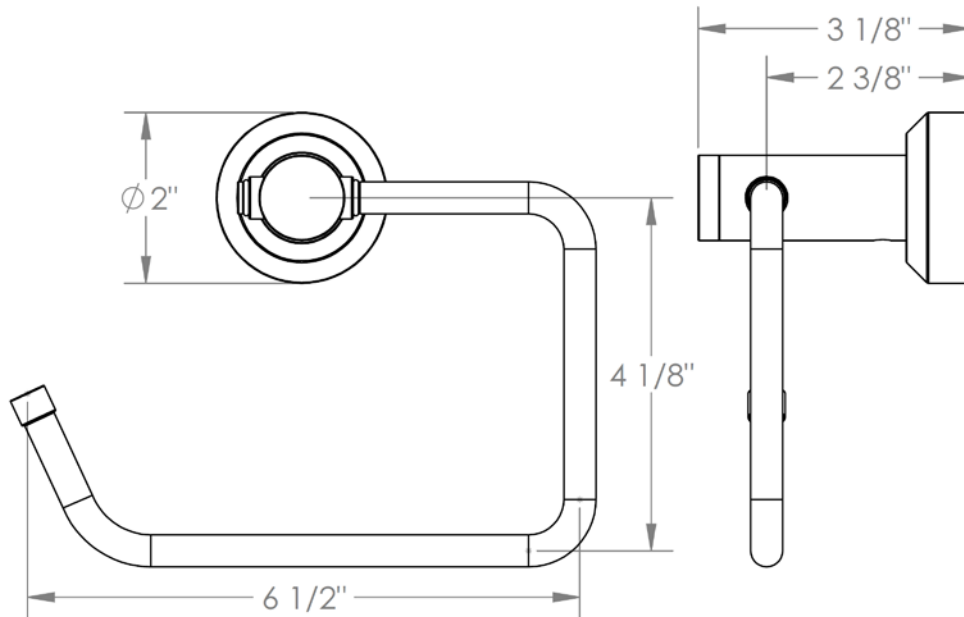

25-0.4
Paper Holder

WATERMARK DESIGNS 2/14/2017