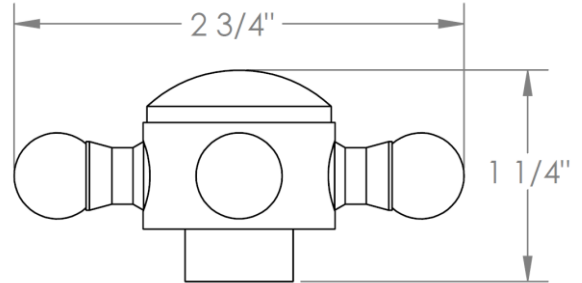

313-MAS7-
Toilet Angle Stop Kit
1/2" Sweat x 3/8" OD Compression

HANDLE TRIM OPTIONS

AX – LOS ANGELES

SW – SAN FRANCISCO

WW – BOSTON

Y2 – WILLIAMS