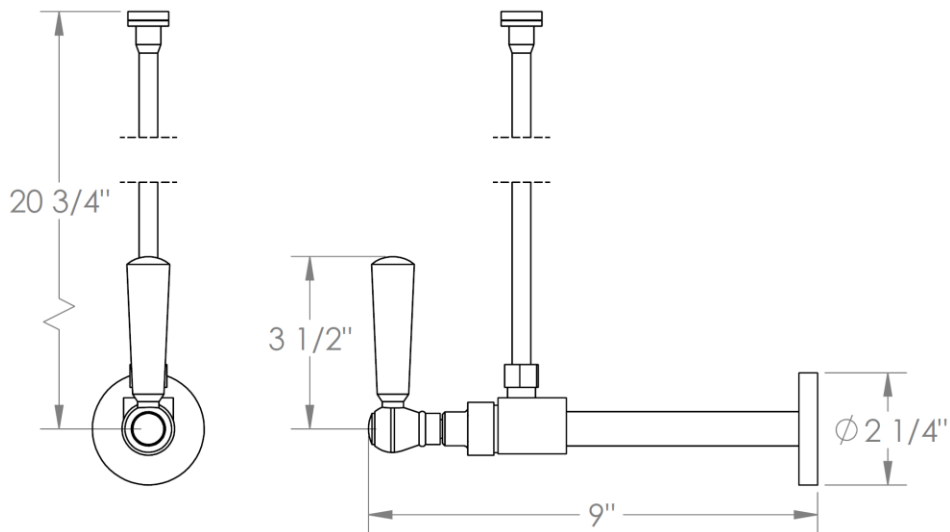

313-MAS7-
Toilet Angle Stop Kit
1/2" Sweat x 3/8" OD Compression

HANDLE TRIM OPTIONS

AX – LOS ANGELES

SW – SAN FRANCISCO

WW – BOSTON

Y2 – WILLIAMS