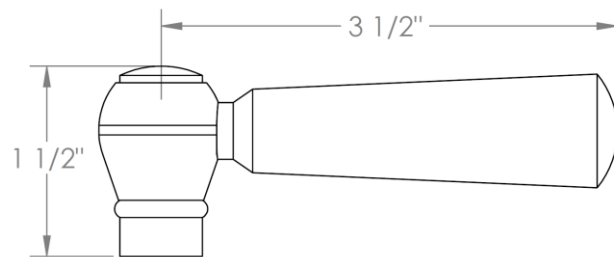

313-MAS7-
Toilet Angle Stop Kit
1/2" Sweat x 3/8" OD Compression

HANDLE TRIM OPTIONS

AX – LOS ANGELES

SW – SAN FRANCISCO

WW – BOSTON

Y2 – WILLIAMS