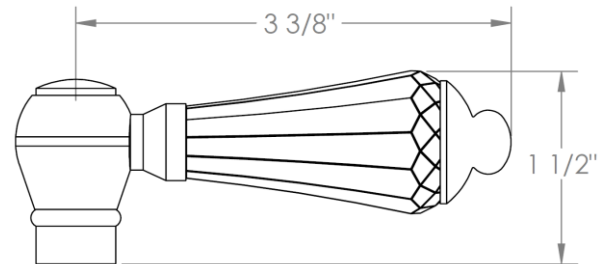

313-MAS7-
Toilet Angle Stop Kit
1/2" Sweat x 3/8" OD Compression

HANDLE TRIM OPTIONS

AX – LOS ANGELES

SW – SAN FRANCISCO

WW – BOSTON

Y2 – WILLIAMS