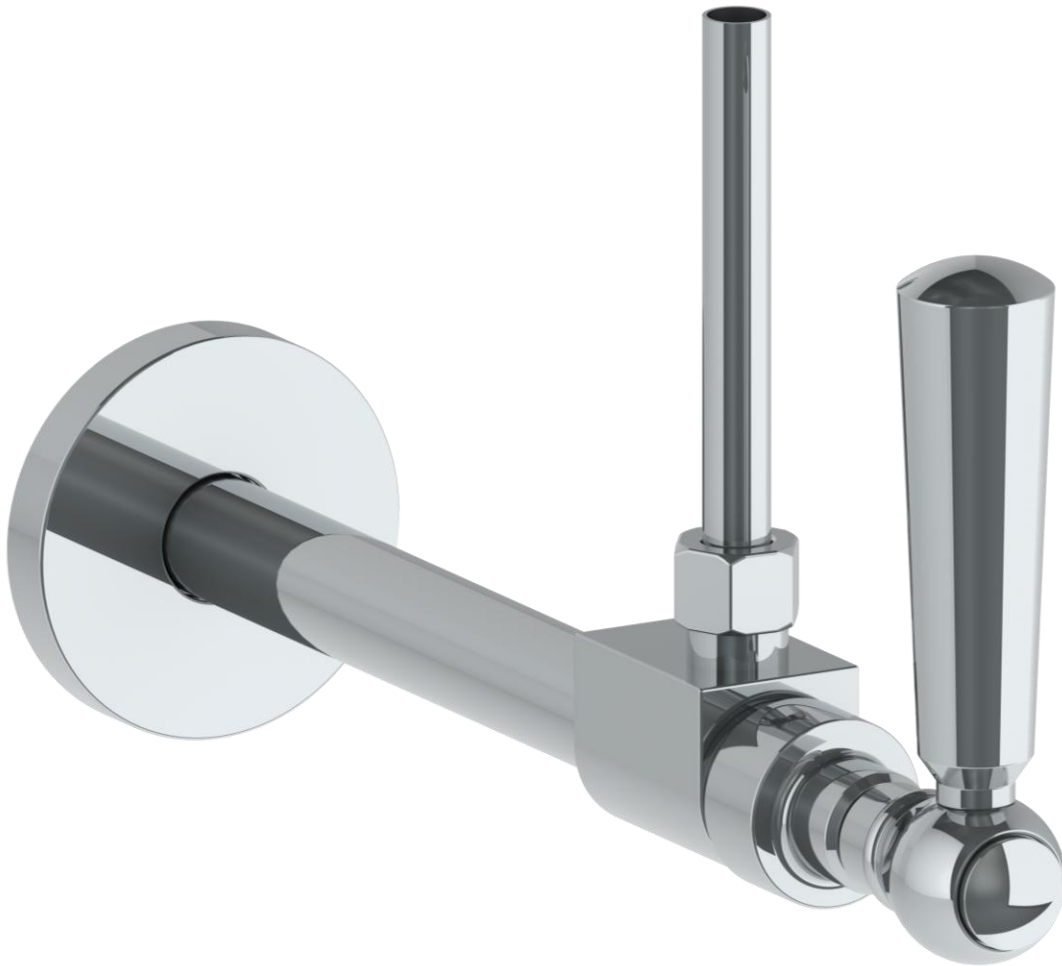

313-MAS7-
Toilet Angle Stop Kit
1/2" Sweat x 3/8" OD Compression

HANDLE TRIM OPTIONS

AX – LOS ANGELES

SW – SAN FRANCISCO

WW – BOSTON

Y2 – WILLIAMS