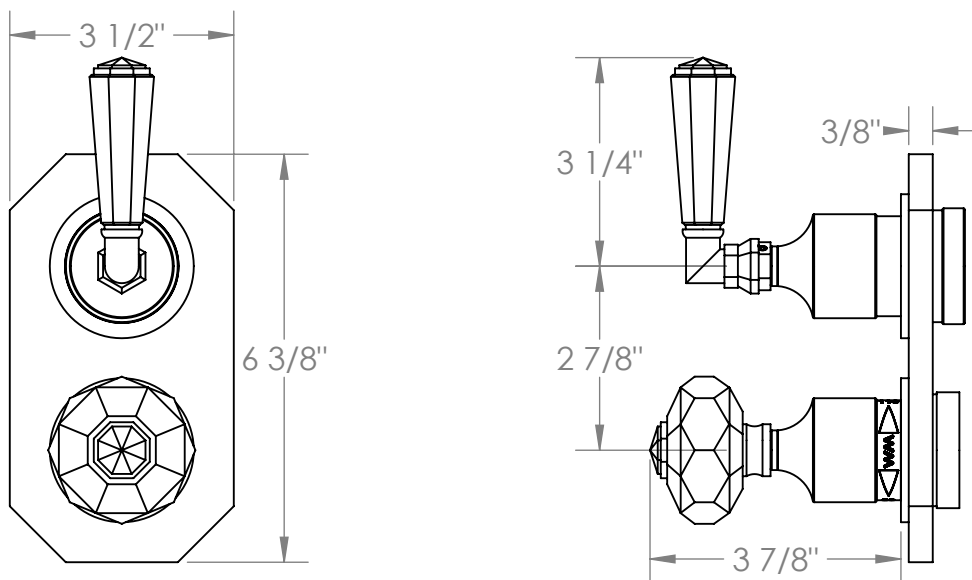

### 314-T25-CRY4

Wall Mounted Mini Thermostatic Trim Kit wuth Built-In Control  
For use with SS-TH60 or SS-TH70 concealed rough

Meets the applicable requirements of ASME A112.18.1-2005/CSA B125.1-05, entitled "Plumbing Supply Fittings"