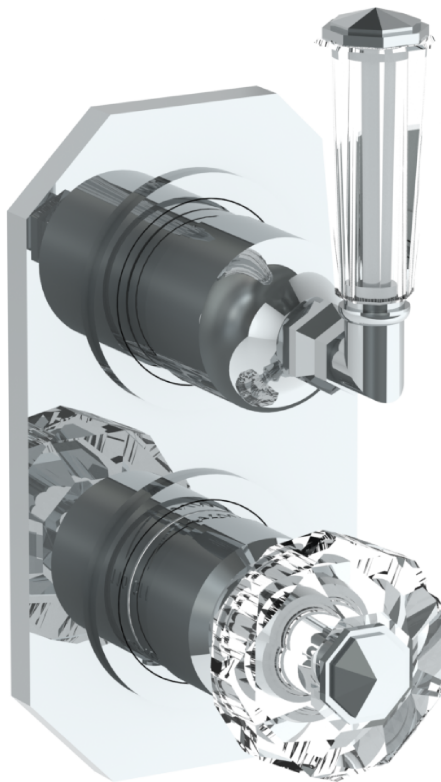

### 314-T25-CRY4

Wall Mounted Mini Thermostatic Trim Kit wuth Built-In Control  
For use with SS-TH60 or SS-TH70 concealed rough

Meets the applicable requirements of ASME A112.18.1-2005/CSA B125.1-05, entitled "Plumbing Supply Fittings"