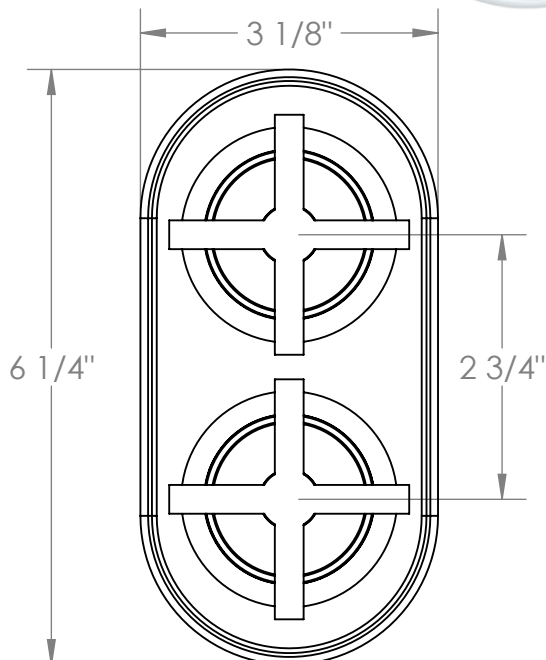

34-T25-DD3

Wall Mounted Mini Thermostatic Trim Kit with Built-In Control
For use with SS-TH60, SS-TH70, or SS-TH80 concealed rough

Meets the applicable requirements of ASME A112.18.1-2005/CSA B125.1-05, entitled "Plumbing Supply Fittings"