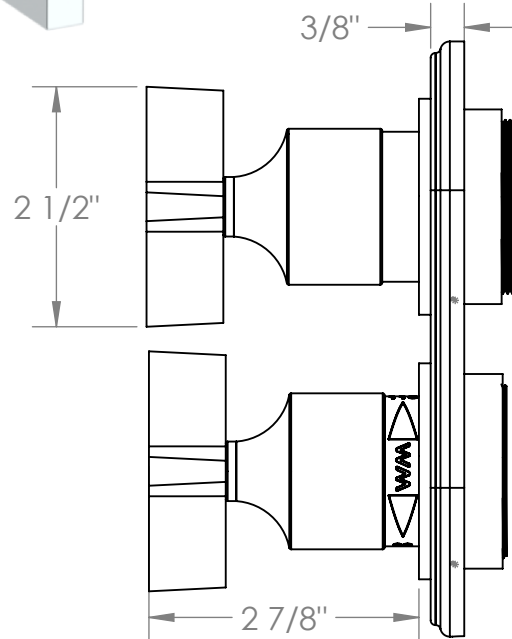

34-T25-DD3

Wall Mounted Mini Thermostatic Trim Kit with Built-In Control
For use with SS-TH60, SS-TH70, or SS-TH80 concealed rough

Meets the applicable requirements of ASME A112.18.1-2005/CSA B125.1-05, entitled "Plumbing Supply Fittings"