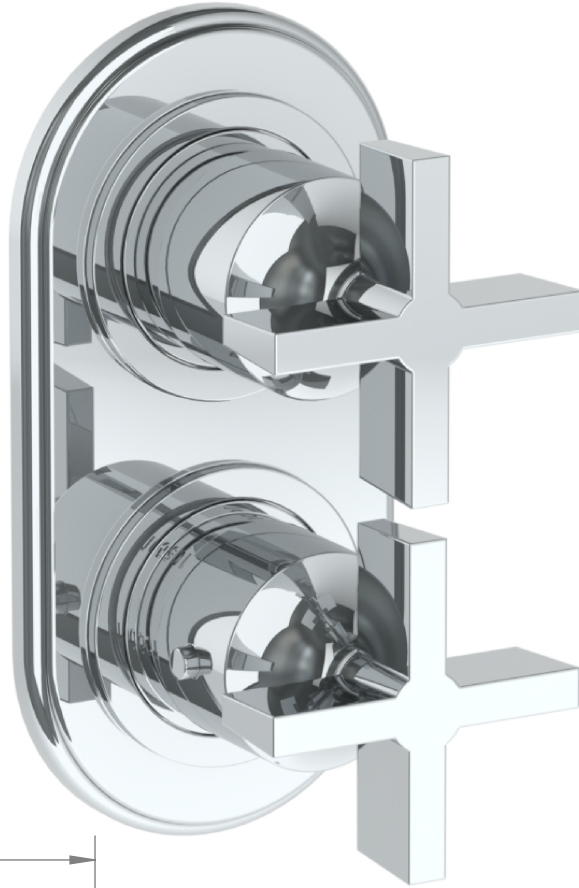

34-T25-DD3

Wall Mounted Mini Thermostatic Trim Kit with Built-In Control
For use with SS-TH60, SS-TH70, or SS-TH80 concealed rough

Meets the applicable requirements of ASME A112.18.1-2005/CSA B125.1-05, entitled "Plumbing Supply Fittings"