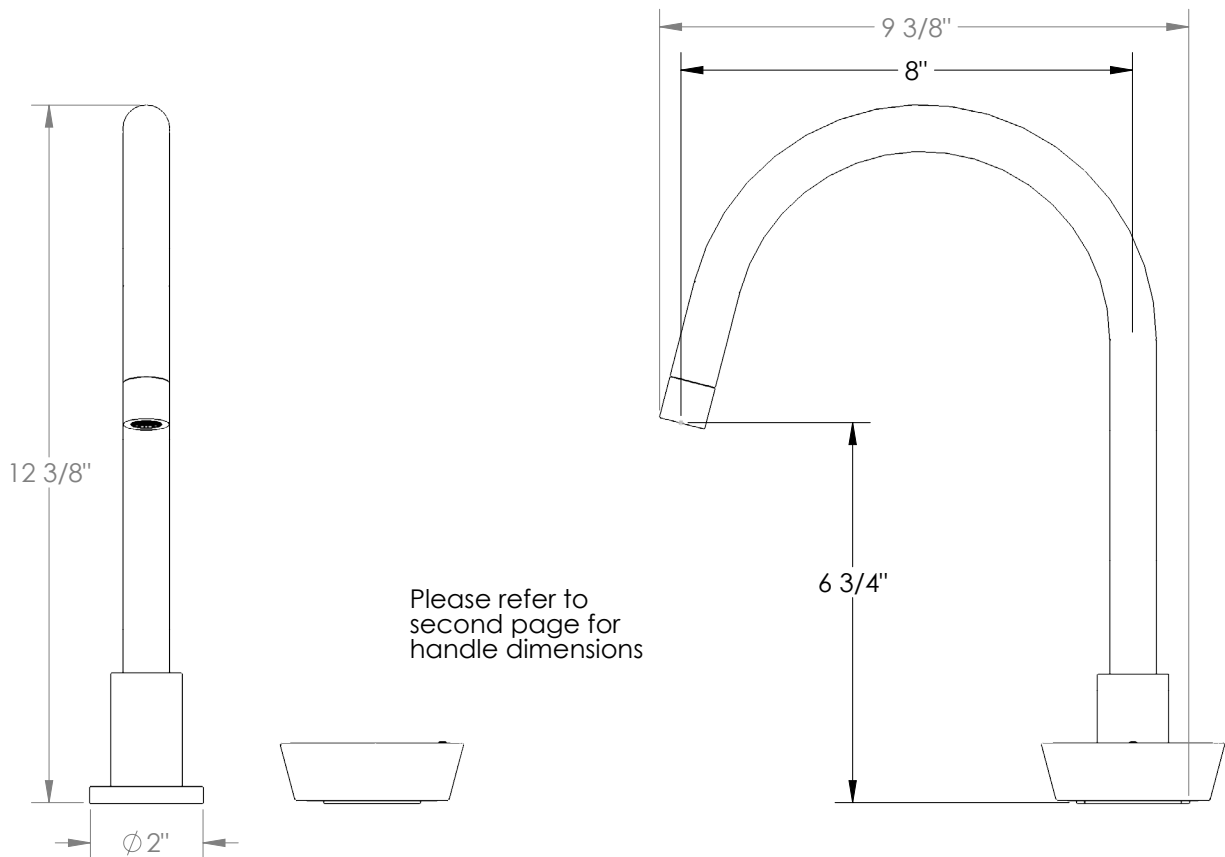

WATERMARK

BROOKLYN, NEW YORK

Zen 36-7.1.3G-BL1 Deck Mounted, Single Handle, Gooseneck Faucet

- Fits Deck Up To 3" Thick
- Recommended Mounting Hole: 1-3/8"
- All Lead-Free Brass Construction
- Flow Rate: 1.75 GPM
- Ceramic Mixing Cartridge
- 360° Rotating Spout
- Professional Installation Required

Available in all finishes shown on the [Watermark Designs website](#)

Meets the applicable requirements of ASME A112.18.1-2005/CSA B125.1-05, entitled "Plumbing Supply Fittings".

Watermark Designs reserves the right to make revisions without notice to produce specifications. All product dimensions are nominal.