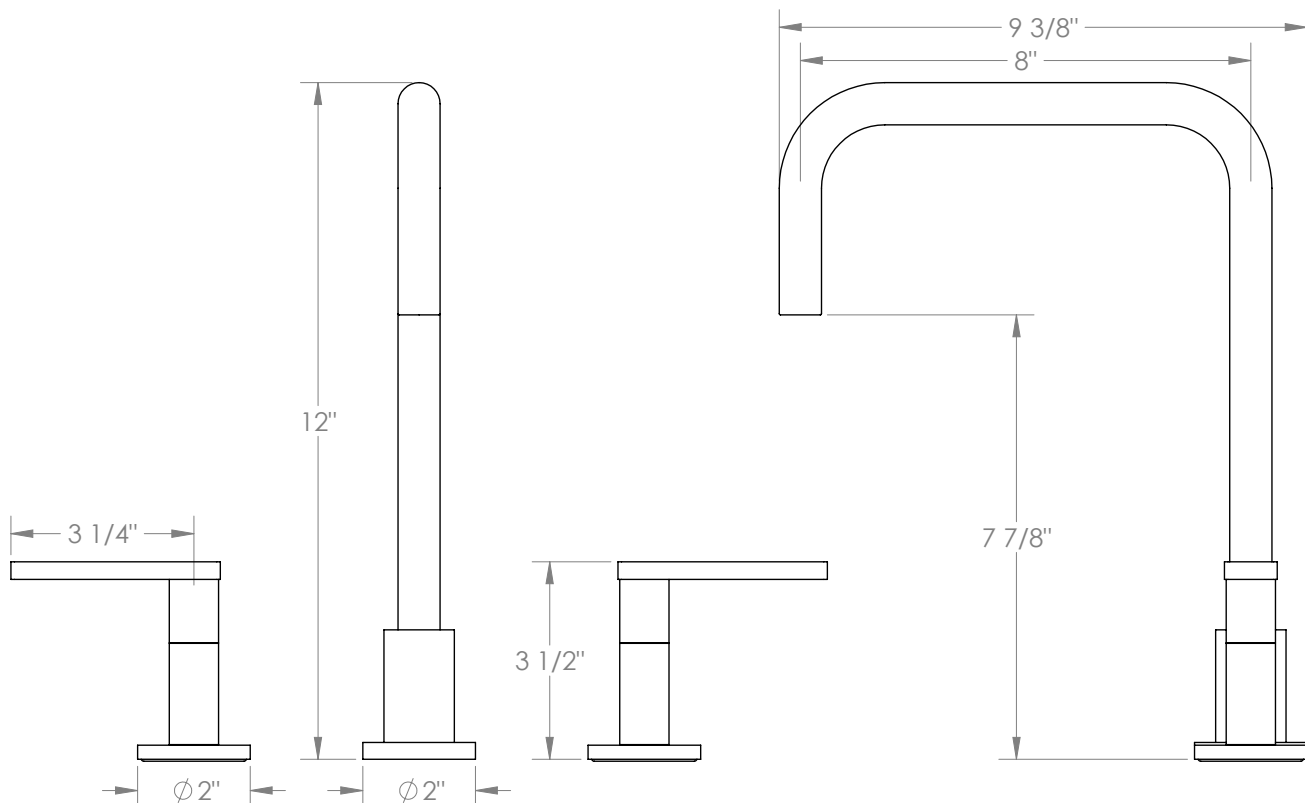

WATERMARK

BROOKLYN, NEW YORK

Rainey 70-7-RNS4

Deck Mounted, Two Handle Faucet

- Fits Deck Up To 3" Thick
- Recommended Mounting Hole: 1-3/8"
- All Lead-Free Brass Construction
- Flow Rate: 1.75 GPM
- 1/4 Turn Ceramic Cartridge
- 360° Rotating Spout
- Professional Installation Required

Available in all finishes shown on the [Watermark Designs website](https://www.watermark-designs.com)

Meets the applicable requirements of ASME A112.18.1-2005/CSA B125.1-05, entitled "Plumbing Supply Fittings".

Watermark Designs reserves the right to make revisions without notice to produce specifications. All product dimensions are nominal.

09/2023

350 Dewitt Ave. Brooklyn, NY 11207 USA | T: 1 718 257 2800 | F: 1 718 257 2144 | customerservice@watermark-designs.com