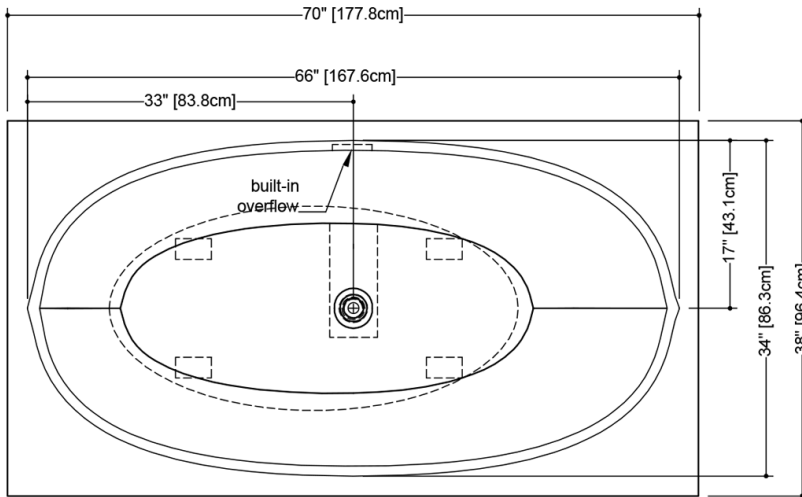

## TECHNICAL DETAILS

- **Width:** 38"
- **Length:** 70"
- **Height:** 22"
- **Weight:** 208 lbs / 94 kg

plan view

- WETSTYLE Plug & Bathe™ overflow and drain connection system includes:**
- Soft-touch pop-up drain, for built-in overflow. Fits both 1-1/2" ABS drain waste and 1-1/2" tubular brass
  - 1-1/2" ABS Direct vertical drain waste fitting (copper/brass option also available)
  - 1-1/2" ABS 90° Elbow drain waste fitting (copper/brass option also available)

## BBE01-SHELF

WETSTYLE cannot be held responsible for any technical errors and reserves the right to make revisions without notice. Approximate measurement. The manufacturer accepts 1/4" (6.35mm) variance.