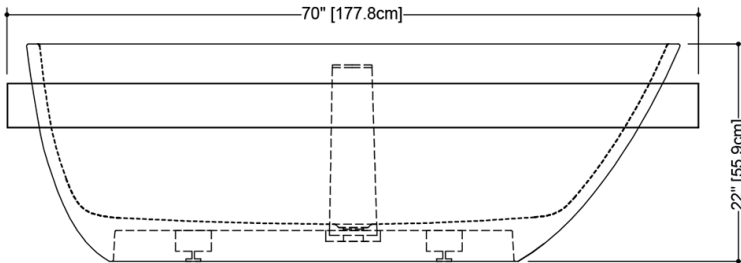

## FEATURES

- Handcrafted in Montreal, Canada
- Wooden surround shelf with moisture-resistant seallant
- Two back rest inclines: seated and reclined
- Integrated overflow
- Soft toe touch drain
- Plug & Bathe drain connection for quick install
- Wood bridge in Wenge shade included

## TECHNICAL DETAILS

- **Width:** 38"
- **Length:** 70"
- **Height:** 22"
- **Weight:** 208 lbs / 94 kg

plan view

- WETSTYLE Plug & Bathe™ overflow and drain connection system includes:**
- Soft-touch pop-up drain, for built-in overflow. Fits both 1-1/2" ABS drain waste and 1-1/2" tubular brass
  - 1-1/2" ABS Direct vertical drain waste fitting (copper/brass option also available)
  - 1-1/2" ABS 90° Elbow drain waste fitting (copper/brass option also available)

front view

side view