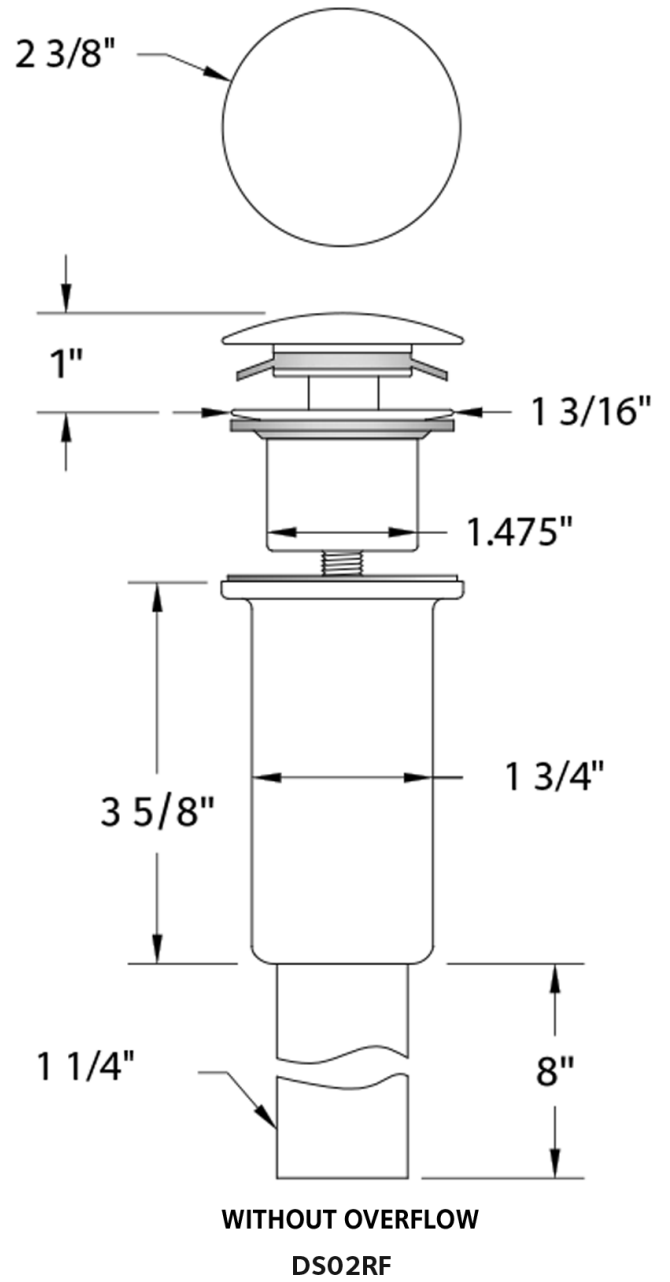

## TECHNICAL DETAILS

- **Width:** 1.19"
- **Length:** 1.19"
- **Height:** 12.63"

WETSTYLE cannot be held responsible for any technical errors and reserves the right to make revisions without notice. Approximate measurement. The manufacturer accepts 1/4" (6.35mm) variance.