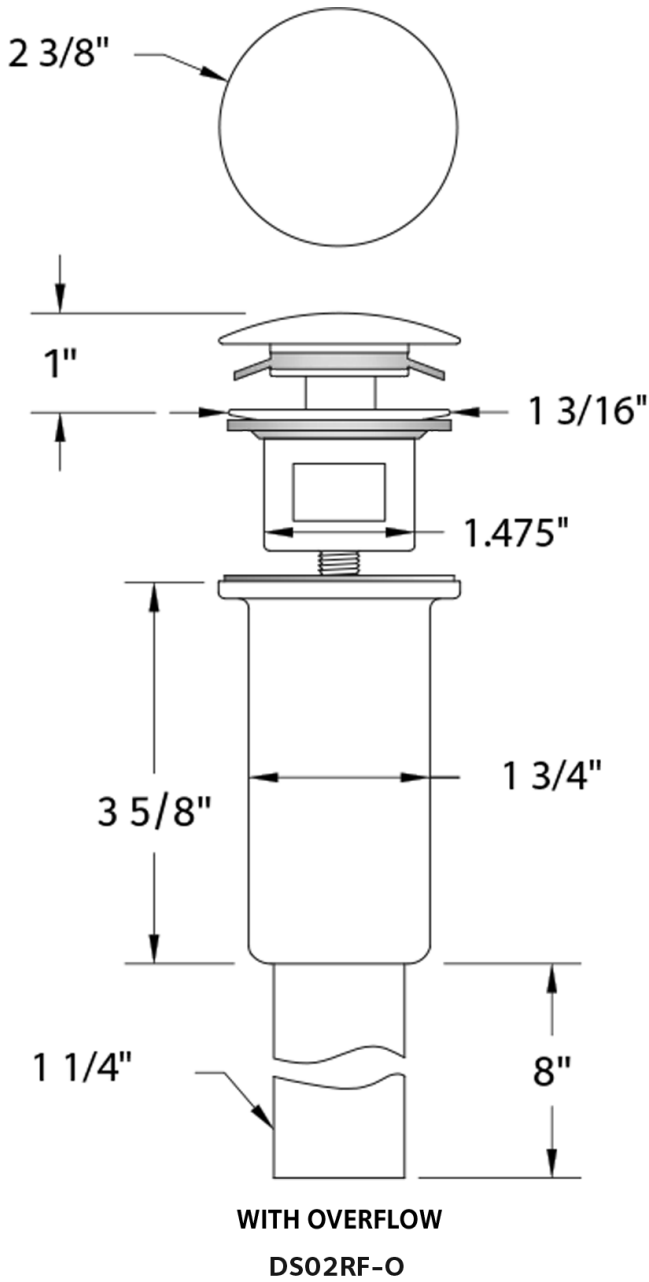

## TECHNICAL DETAILS

- **Width:** 1.19"
- **Length:** 1.19"
- **Height:** 12.63"

WETSTYLE cannot be held responsible for any technical errors and reserves the right to make revisions without notice. Approximate measurement. The manufacturer accepts 1/4" (6.35mm) variance.