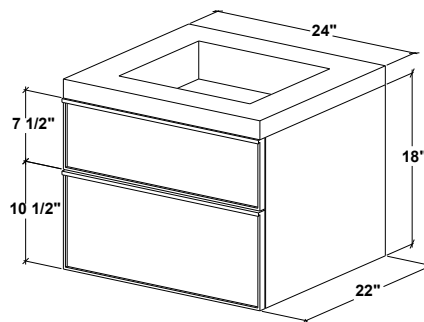

Finishes and colors

- oak - natural / wenge / white / black / stone harbour grey / coffee bean / smoked
- walnut - natural no calico / chocolate
- matte lacquer - white / black / stone harbour grey

Option

- Drawer front inserts in white glass, polished or matte (Fig. 3)