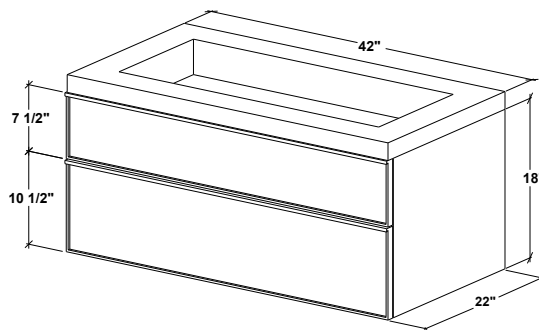

Finishes and colors

- oak - natural / wenge / white / black / stone harbour grey / coffee bean / smoked
- walnut - natural no calico / chocolate
- matte lacquer - white / black / stone harbour grey

Drawers configuration

Integrated countertop possibility sold separately

VCS 42 / VC 42