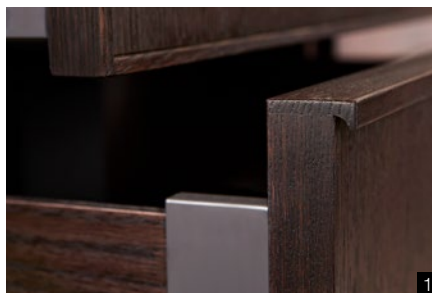

WETSTYLE cannot be held responsible for any technical errors and reserves the right to make revisions without notice.

Approximate measurement. The manufacturer accept 1/4" (6.35mm) variance.

www.WETSTYLE.COM - Montreal - Canada
Tel. 1 888.536.9001 - service@wetstyle.com