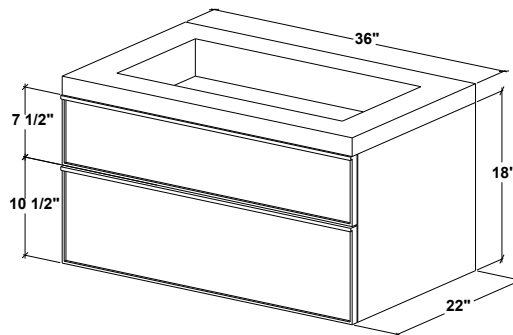

Drawers configuration

Integrated countertop possibility sold separately

WETSTYLE cannot be held responsible for any technical errors and reserves the right to make revisions without notice.
Approximate measurement. The manufacturer accept 1/4" (6.35mm) variance.

www.WETSTYLE.COM - Montreal - Canada
Tel. 1 888.536.9001 - service@wetstyle.com