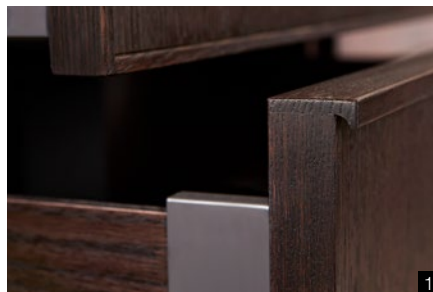

Drawers configuration

Integrated countertop possibility sold separately

WETSTYLE cannot be held responsible for any technical errors and reserves the right to make revisions without notice.
Approximate measurement. The manufacturer accept 1/4" (6.35mm) variance.

www.WETSTYLE.COM - Montreal - Canada
Tel. 1 888.536.9001 - service@wetstyle.com