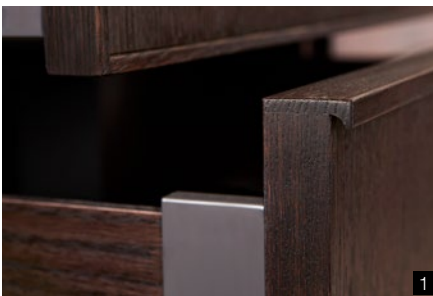

Drawers configuration

Integrated countertop possibility sold separately

WETSTYLE cannot be held responsible for any technical errors and reserves the right to make revisions without notice.
Approximate measurement. The manufacturer accept 1/4" (6.35mm) variance.