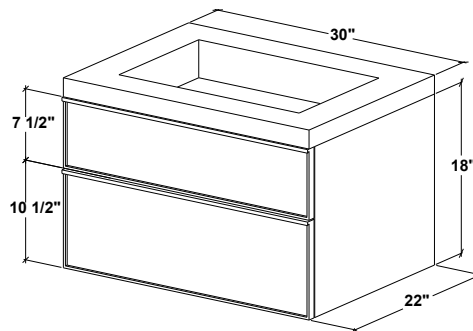

Finishes and colors

- oak - natural / wenge / white / black / stone harbour grey / coffee bean / smoked
- walnut - natural no calico / chocolate
- matte lacquer - white / black / stone harbour grey

Option

- Drawer front inserts in white glass, polished or matte (Fig. 3)