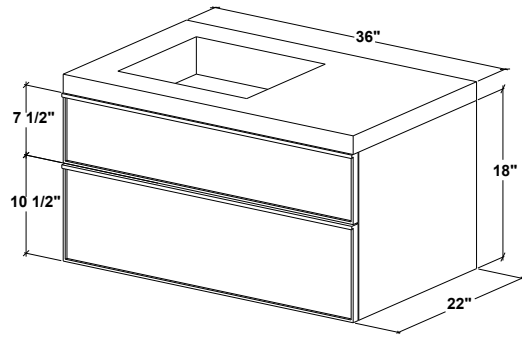

# Frame Lined

Vanity **FRL 36WM-T** – 2 drawers – 36" length – for right or left sink

inch 22 depth x 36 length x 18 height mm 559 x 914 x 457

**Features**

- Hand pull crafted in solid wood (Fig. 1)
- All wood construction with natural wood veneer
- AWI rated level 5 marine grade finish for moisture resistance and durability (industry's highest finishing class)
- Finished interior drawers (Fig. 2)
- Slow closing ball bearing glides