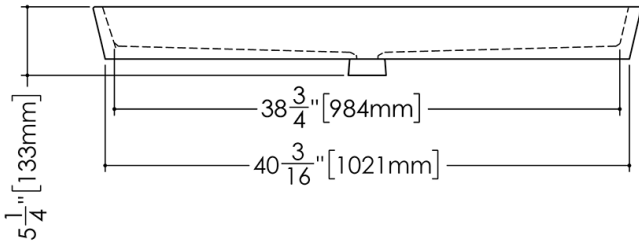

TECHNICAL DETAILS

- **Width:** 15"
- **Length:** 42"
- **Height:** 4"
- **Weight:** 34 lbs / 15 kg

Top View

Perspective view
Esc: 1:20

Front View

Side View

VC 842

WETSTYLE cannot be held responsible for any technical errors and reserves the right to make revisions without notice. Approximate measurement. The manufacturer accepts 1/4" (6.35mm) variance.